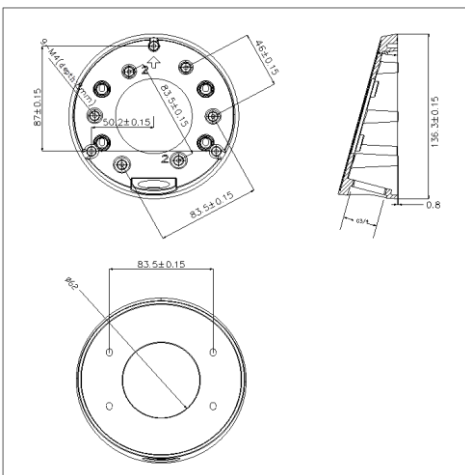

DS-1281ZJ-DM23

Inclined Ceiling Mount Bracket for Dome Camera

Features:

- Aluminum alloy material with surface spray treatment
- Cable hole on bracket makes the feature better

Dimension:

Order Model:

DS-1281ZJ-DM23

Parameter:

Model	DS-1281ZJ-DM23
Parameters	Inclined Ceiling Mount Bracket for Dome Camera
Appearance	Hikvision White
Material	Aluminum Alloy
Dimension	Φ136×48mm
Weight	245g

Notice:

- The bracket should be installed on flat wall
- Waterproof rubber is necessary for outdoor application
- The wall must be capable of supporting over 3 times as much as the total weight of the camera and the mount.
- The maximum load capacity of the bracket is 4.5KG