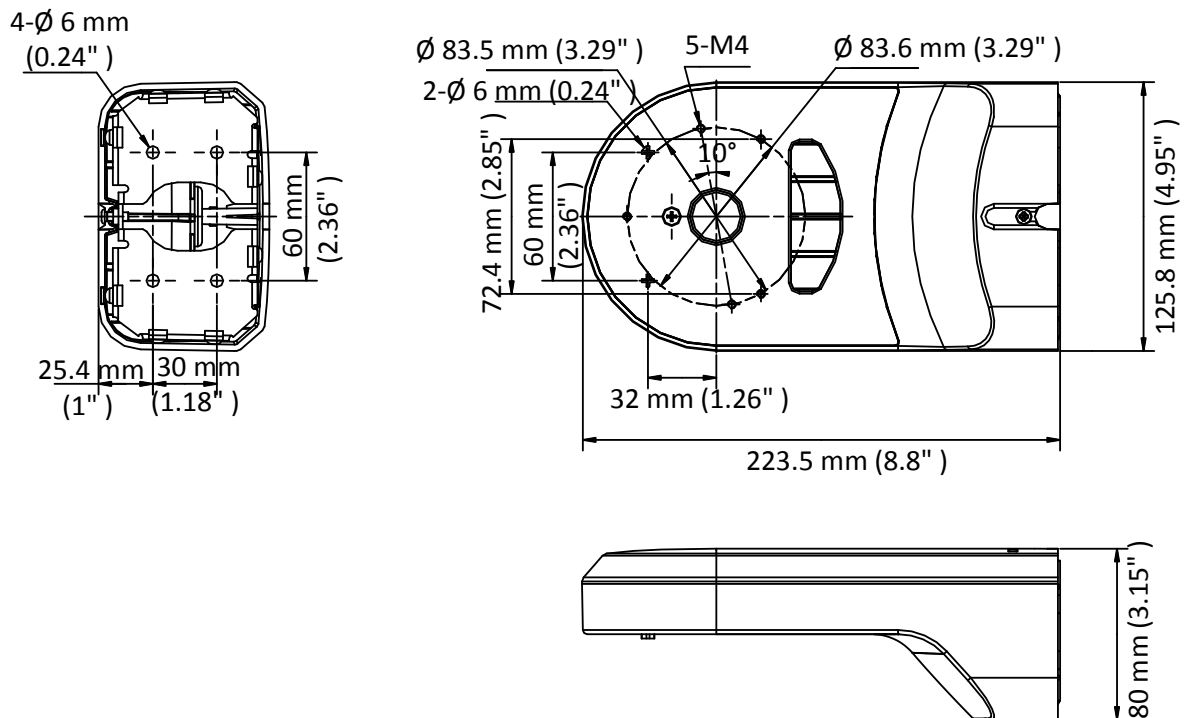

DS-1294ZJ-PT

Wall Mount

Feature

- Plastic and steel with surface spray treatment
- Cable hole design facilitates the installation
- Applies to both indoor conditions, and outdoor conditions

Dimension

Available Model

DS-1294ZJ-PT

Parameter

Model	DS-1294ZJ-PT
Parameters	Wall Mount
Appearance	Hikvision White
Material	Plastic and Steel
Dimension	223.5 mm × 125.8 mm × 80 mm (8.8" × 4.95" × 3.15")
Weight	480 g (1.06 lb.)

Note

- The wall must be capable of supporting at least 3 times as much as the total weight of the camera, and the mount.
- The mount's maximum load capacity is 3 kg (6.6 lb.).