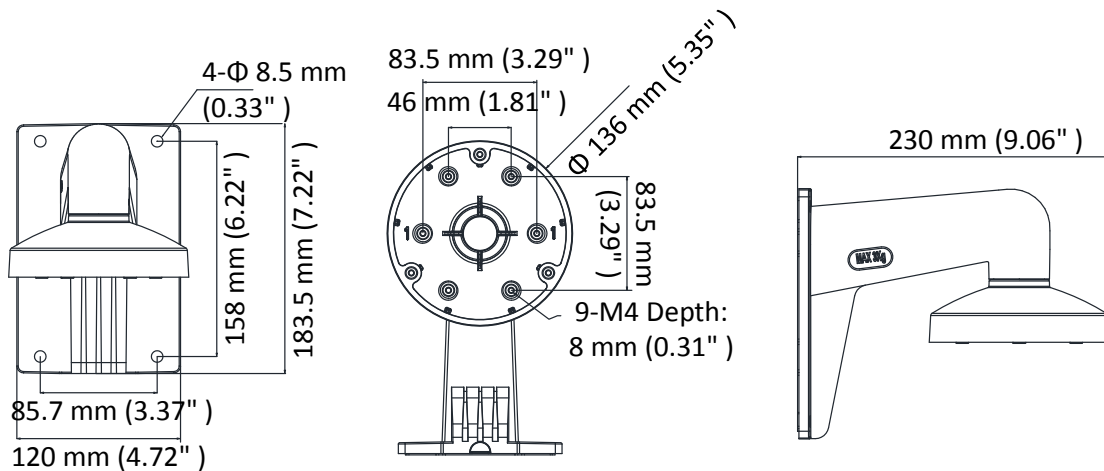

DS-1473ZJ-135-Black

Wall Mount

Feature

- Alloy with surface spray treatment
- The cable hole design facilitates cable routing
- The cap design facilitates the installation

Dimension

Available Model

DS-1473ZJ-135-Black

Parameter

Model	DS-1473ZJ-135-Black
Parameters	Wall Mount
Appearance	Hikvision Black
Material	Alloy
Dimension	Φ 136 mm \times 183.5 mm \times 230 mm (Φ 5.35" \times 7.22" \times 9.06")
Weight	Approx. 300 g (0.66 lb.)

Note

- The mount should be installed on a flat surface.
- The waterproof rubber is necessary for the outdoor application.
- The wall should be capable of supporting at least 3 times as much as the total weight of the camera, and the mount.
- The maximum load capacity of the mount is 3 kg (6.6 lb.).