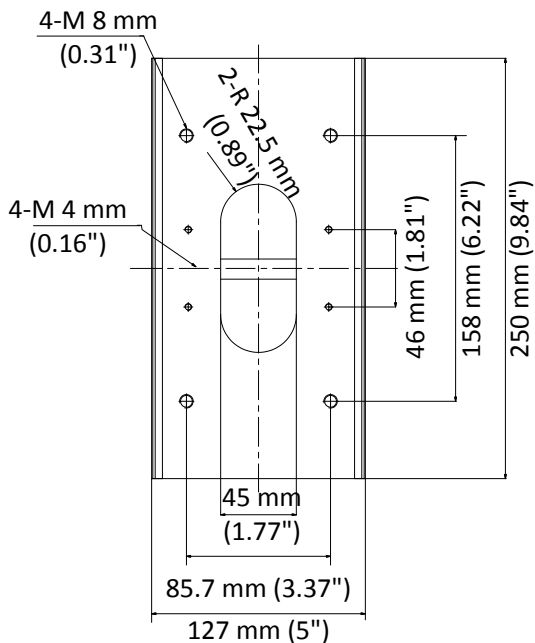

DS-1475ZJ-SUS

Vertical Pole Mount

Feature

- Stainless steel material with surface spray treatment
- Adjustable diameter from 67 mm to 127 mm

Dimension

Available Model

DS-1475ZJ-SUS

Parameter

Model	DS-1475ZJ-SUS
Parameters	Vertical Pole Mount
Appearance	Hikvision White
Material	Stainless Steel
Dimension	250 mm × 127 mm × 46 mm (9.84" × 5" × 1.81")
Weight	1205 g (2.66 lb.)

Note

- Waterproof rubber is necessary for the outdoor application.
- The wall must be capable of supporting at least 3 times as much as the total weight of the camera and the mount.
- The mount's maximum load capacity is 10 Kg (22 lb.).