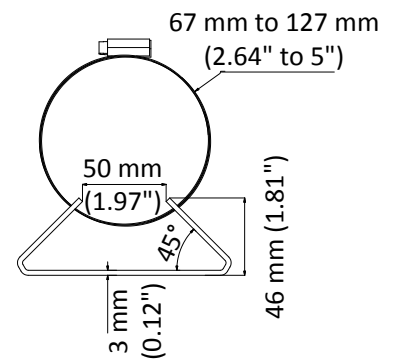

DS-1475ZJ-SUS

Vertical Pole Mount

Feature

- Stainless steel material with surface spray treatment
- Adjustable diameter from 67 mm to 127 mm

Dimension

Available Model

DS-1475ZJ-SUS

Parameter

Model	DS-1475ZJ-SUS
Parameters	Vertical Pole Mount
Appearance	Hikvision White
Material	Stainless Steel
Dimension	250 mm × 127 mm × 46 mm (9.84" × 5" × 1.81")
Weight	1205 g (2.66 lb.)

Note

- Waterproof rubber is necessary for the outdoor application.
- The wall must be capable of supporting at least 3 times as much as the total weight of the camera and the mount.
- The mount's maximum load capacity is 10 Kg (22 lb.).