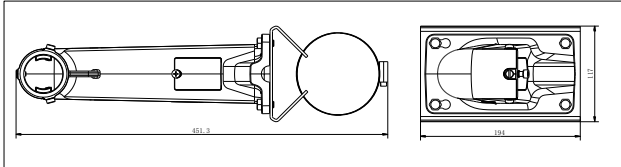

DS-1602ZJ-pole

Vertical Pole Mount Bracket

Dimension:

Order model:

DS-1602ZJ-pole

Parameters:

Model	DS-1602ZJ-pole
Parameter	Vertical Pole Mount Bracket
Color	Hikvision white
Feature	Suitable for speed dome pendent mounting
Material	Aluminum & Steel
Dimension	117×194×451.3mm
Weight	2040g

Notice:

- The bracket should be installed on plat wall
- The bracket is suitable for vertical pole mount of 67-127 mm diameter
- Load capacity of pole should be more than 3 times the weight of camera and bracket
Load capacity of clamp is 30KG