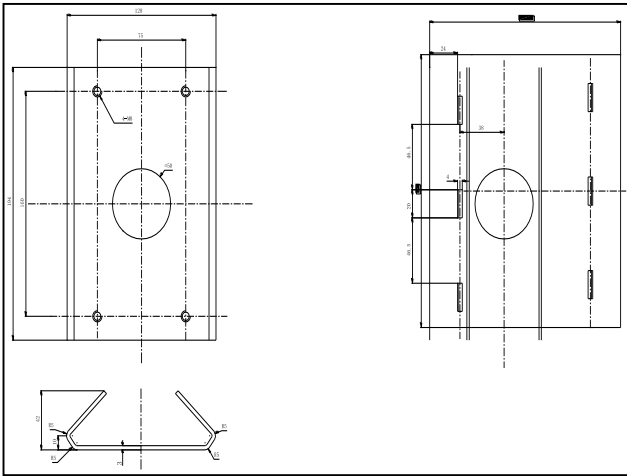

DS-1602ZJ-pole

Vertical Pole Mount Bracket

Dimension:

Order model:

DS-1602ZJ-pole

Parameters:

Model	DS-1602ZJ-pole
Parameter	Vertical Pole Mount Bracket
Color	Hikvision white
Feature	Suitable for speed dome pendent mounting
Material	Aluminum & Steel
Dimension	117×194×451.3mm
Weight	2040g

Notice:

- The bracket should be installed on plat wall
- The bracket is suitable for vertical pole mount of 67-127 mm diameter
- Load capacity of pole should be more than 3 times the weight of camera and bracket
Load capacity of clamp is 30KG

Note: The actual bracket may vary from the picture above.