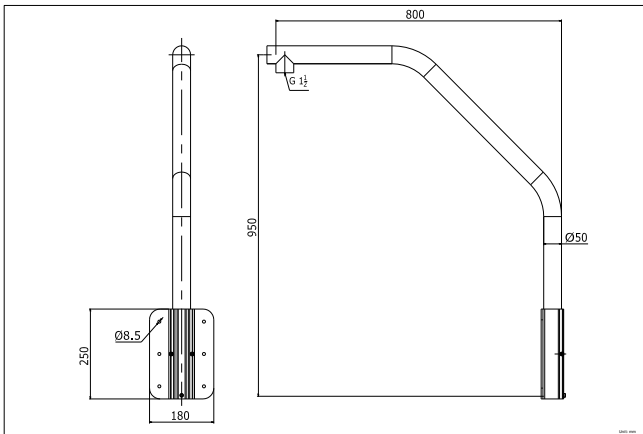

DS-1660ZJ

Parapet Wall Mount Bracket

Features:

- Aluminum alloy material with surface spray treatment
- Size of threaded hole is G1½ as British system
- The bracket can be installed on the high edge of the wall

Dimension:

Note: The actual bracket may vary from the picture above.

Order Model:

DS-1660ZJ

Parameter:

Model	DS-1660ZJ
Parameter	Parapet Wall Mount Bracket
Appearance	Hikvision White
Range of Application	Parapet Wall Mount Bracket
Material	Aluminum Alloy
Dimension	180×950×800 mm
Weight	2900g

Notice:

- The bracket should be installed on flat wall.
- Load capacity of pole should be more than 3 times the weight of camera and bracket.
- Load capacity of clamp is 10 kg (22 lb.).