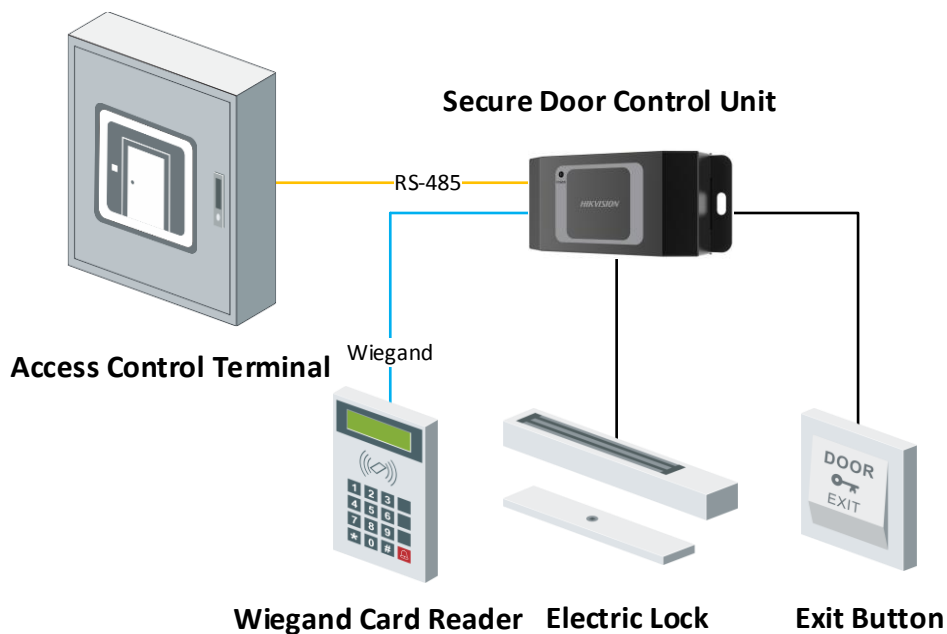

▪ **Specification**

Interface	
Lock control	1
Exit button	1
Door contact input	1
Alarm input	2
Alarm output	1
RS-485	1
Wiegand	1
General	
Indicator	1 for power supply
Power supply	12 VDC
Working temperature	-40 °C to 70 °C
Working humidity	0% to 90%
Dimensions	48 mm × 115 mm × 26 mm (1.9" × 4.5" × 1.0")
Installation	Wall Mounting

▪ **Available Model**

DS-K2M061

▪ **Typical Application**