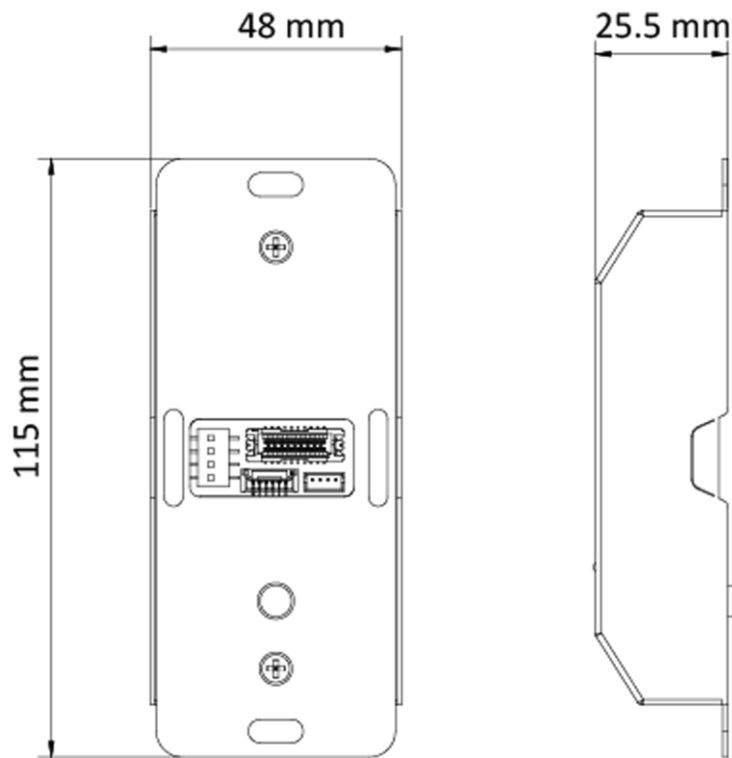

- Communicates with the access control terminal via RS-485 to execute the commands from the terminal including open door, close door, normally open and normally closed
- Collects the door magnetic signal, the exit button signal and the tamper-proof signal and send them to the access control terminal
- Supports tampering alarm
- Supports RS-485 communication indicators to show the communication status
- 4-ch DIP switch supporting ID No. configuration
- Supports a Wiegand interface to connect a Wiegand card reader to enter/exist access control terminal by swiping card
- Fire interface and exit button linkage

▪ **Specification**

Interface	
Lock control	1
Exit button	1
Door contact input	1
Alarm input	2
Alarm output	1
RS-485	1
Wiegand	1
General	
Indicator	1 for power supply
Power supply	12 VDC
Working temperature	-40 °C to 70 °C
Working humidity	0% to 90%
Dimensions	48 mm × 115 mm × 26 mm (1.9" × 4.5" × 1.0")
Installation	Wall Mounting

▪ **Available Model**

DS-K2M061

▪ **Typical Application**

Dimension

Distributed by

HIKVISION®

Headquarters

No.555 Qianmo Road, Binjiang District,
Hangzhou 310051, China
T +86-571-8807-5998
overseasbusiness@hikvision.com