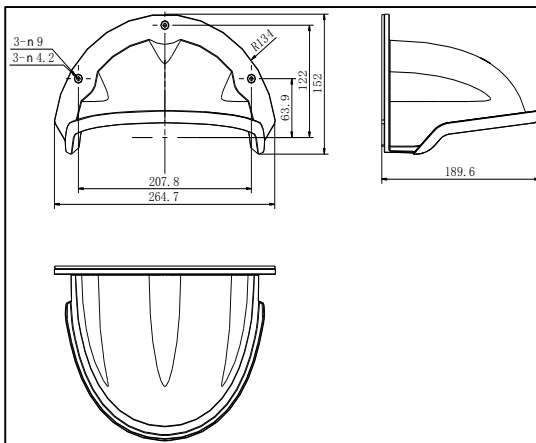

DS-1250ZJ

Rain Shade for Outdoor Dome Camera

Features:

- Composite fibre material with good tenacity and high reliability;
- Water chute design for preventing rainwater from flowing to camera housing;
- Prevent direct sunlight and improve image quality;
- Rain protection and six-level windproof;
- Weaken the possibility of freezing;

Dimension:

Order Model:

DS-1250ZJ

Parameter:

Model	DS-1250ZJ
Parameters	Rain Shade for Outdoor Dome Camera
Appearance	Hikvision White
Material	Composite Fibre
Dimension	264.7*152*189.6 mm
Weight	199g

Notice:

- The rain shade should be installed on flat wall
- The wall must be capable of supporting over 3 times as much as the total weight of the camera and accessory.

Note: The actual dome camera may vary from the picture above.