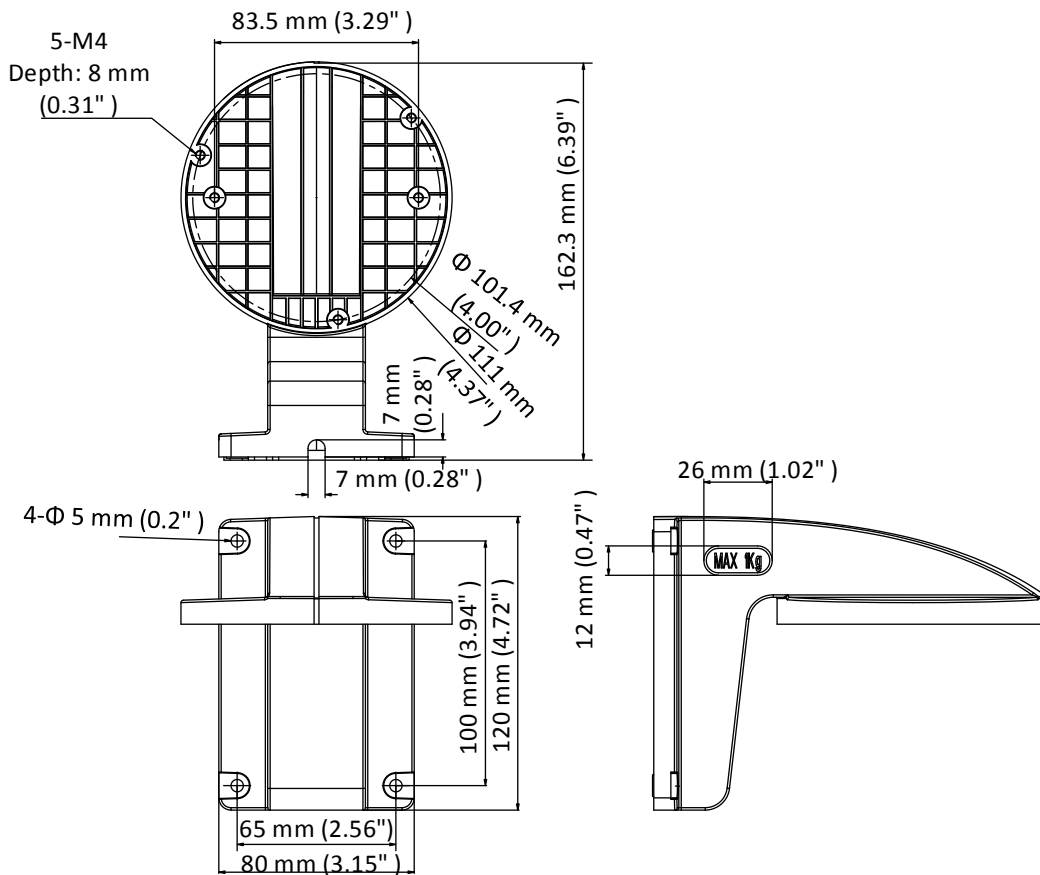

DS-1258ZJ(Black)

Wall Mount

Features

- Plastic with surface spray treatment
- Internal cable routing design

Dimension

Available Model

DS-1258ZJ(Black)

Parameter

Model	DS-1258ZJ(Black)
Parameters	Wall Mount
Appearance	Black
Material	Plastic
Dimension	111 mm × 120 mm × 162.8 mm (4.37" × 4.72" × 6.41")
Weight	200 g (0.44 lb.)

Notes

- The mount should be installed on the flat surface.
- The wall must be capable of supporting at least 3 times as much as the total weight of the camera and the mount.
- The maximum load capacity of the mount is 1 kg (2.2 lb.).