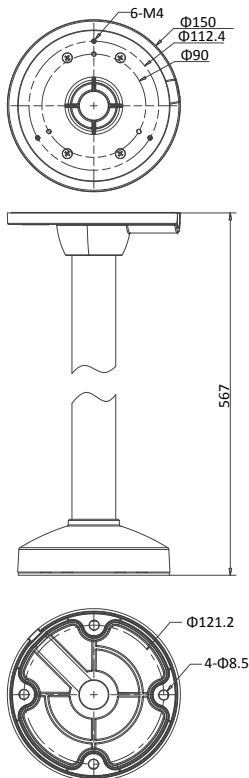

DS-1271ZJ-130-TRL

Pendant Mounting Bracket for Turret Camera

Features

- Aluminum alloy material with surface spray treatment
- Waterproof design
- Design of cap is for convenient wiring

Dimension

Available Model

DS-1271ZJ-130-TRL

Parameters

Model	DS-1271ZJ-130-TRL
Parameters	Pendant Mounting Bracket for Turret Camera
Appearance	Hikvision White
Material	Aluminum Alloy
Dimension	Φ150x567mm
Weight	1110g

Notes

- The bracket should be installed on flat wall
- Waterproof rubber is necessary for outdoor application
- The wall must be capable of supporting over 3 times as much as the total weight of the camera and the mount.
- The maximum load capacity of the bracket is 3kg