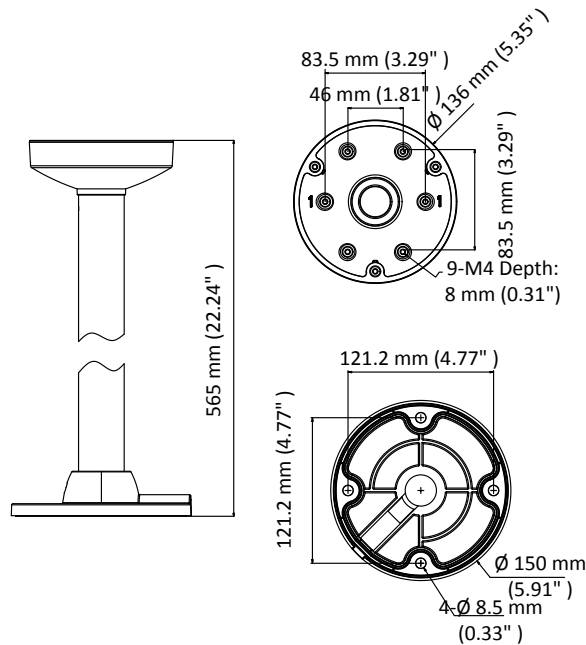

### Pendant Mount

#### Dimension

#### Parameter

Model	DS-1271ZJ-135
Parameters	Pendant Mount
Appearance	Hikvision White
Material	Aluminum Alloy
Dimension	Ø 136 mm × 565 mm (5.35" × 22.24")
Weight	1350 g (2.98 lb.)

#### Note

- The mount should be installed on the flat ceiling.
- The waterproof rubber is necessary for the outdoor application.
- The pole must be capable of supporting at least 3 times as much as the total weight of the camera, and the mount.
- The mount's maximum load capacity is 3 kg (6.6 lb.).