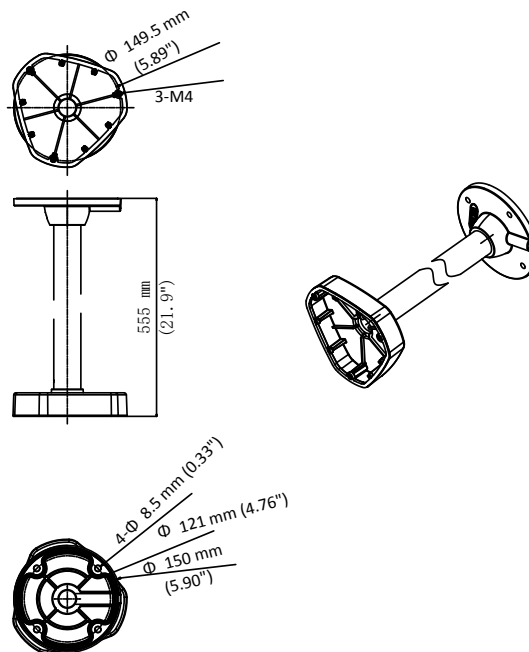

DS-1271ZJ-DM25

Pendant Mounting Bracket for Fisheye Camera

Feature

- Aluminum alloy material with surface spray treatment
- Waterproof design

Dimension

Available Model

DS-1271ZJ-DM25

Parameter

Model	DS-1271ZJ-DM25
Parameters	Pendant Mounting Bracket for Fisheye Camera
Appearance	Hikvision White
Material	Aluminum Alloy
Dimension	Φ 150 mm × 555 mm (5.90" × 21.9")
Weight	1930 g (4.3 lb.)

Note

- The bracket should be installed on the flat surface.
- The waterproof rubber is necessary for the outdoor application.
- The ceiling must be capable of supporting at least 3 times as much as the total weight of the camera and the bracket.
- The bracket's maximum load capacity is 3 KG (6.6 lb.).