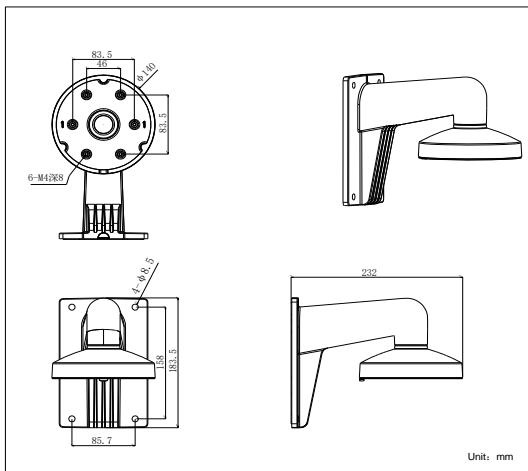

## DS-1273ZJ-140

DS-2CC51xxP(N) Wall Mounting Bracket for Dome Camera

### Features:

- Aluminum alloy material with surface spray treatment
- The outlet hole makes the feature looks better
- Better water proof design
- Convenient installation coordinating with lower bowl

### Dimension:

### Parameter:

Model	DS-1273ZJ-140
Parameters	DS-2CC51xxP(N) Wall Mounting Bracket for Dome Camera
Appearance	Hikvision White
Range of Application	Suitable for DS-2CC51xxP(N) dome camera wall mounting
Material	Aluminum Alloy
Dimension	Φ 140×182×120mm
Weight	703g