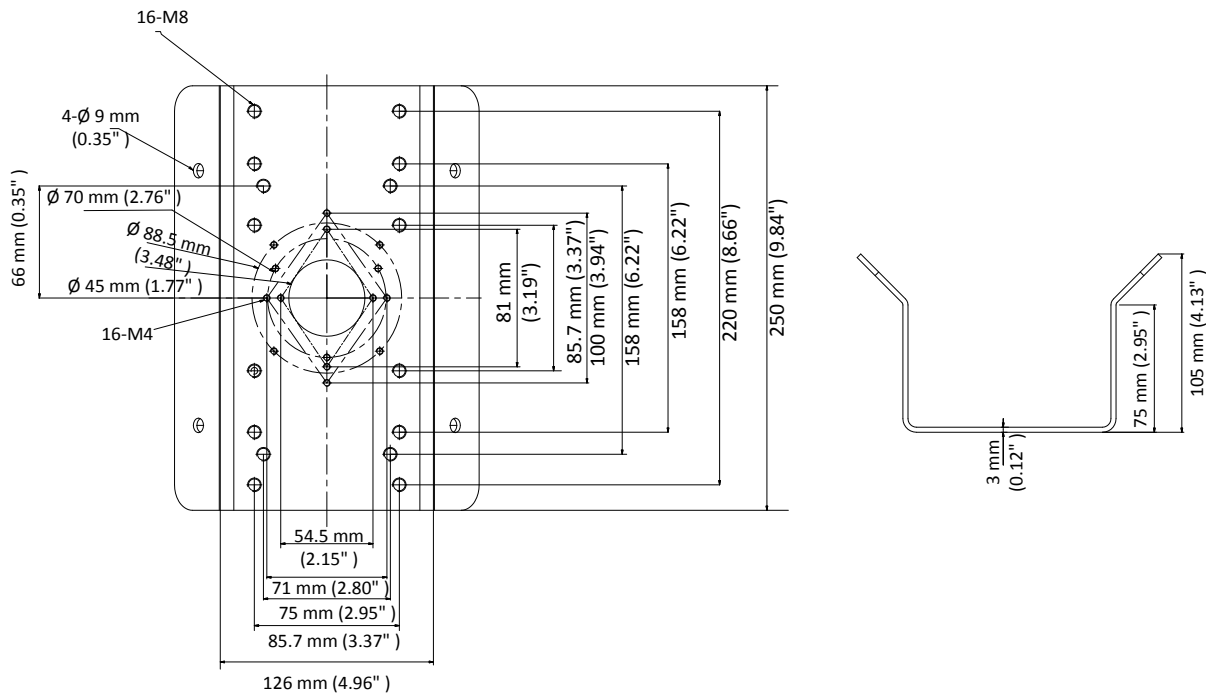

DS-1276ZJ-SUS

Corner Mount

Feature

- Stainless steel with surface spray treatment
- One piece stainless steel formation ensures the reliable structure
- Expand camera's field of view

Dimension

Available Model

DS-1276ZJ-SUS

Parameter

Model	DS-1276ZJ-SUS
Parameters	Corner Mount
Appearance	Hikvision White
Material	Stainless Steel
Dimension	126 mm × 105 mm × 250 mm (4.96" × 4.13" × 9.84")
Weight	1990 g (4.39 lb.)

Note

- The mount should be installed on the flat surface.
- The waterproof rubber is necessary for the outdoor application.
- The wall must be capable of supporting at least 3 times as much as the total weight of the camera, and the mount.
- The mount's maximum load capacity is 10 kg (22 lb.).