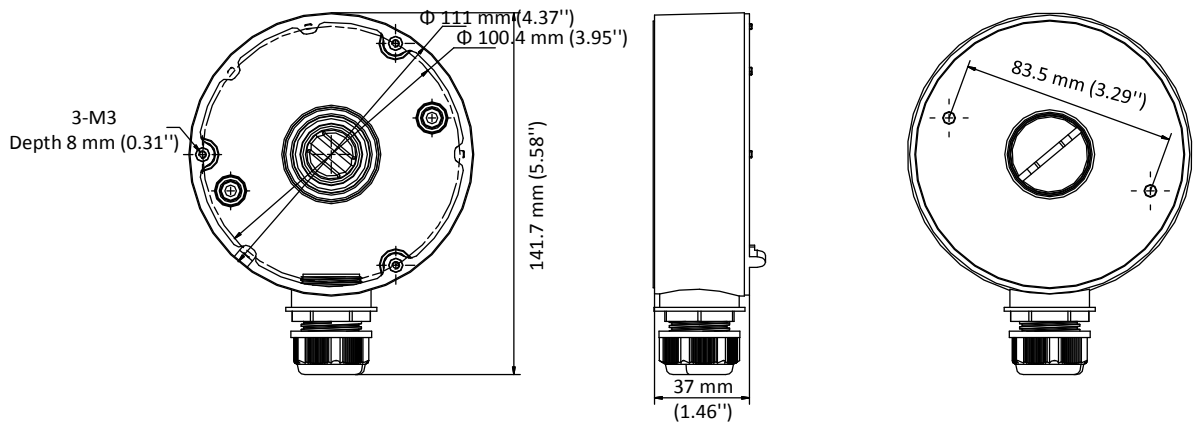

DS-1280ZJ-DM18

Junction Box

Feature

- Aluminum alloy material with surface spray treatment
- With cable hole(s)

Dimension

Available Model

DS-1280ZJ-DM18

Parameter

Model	DS-1280ZJ-DM18
Parameters	Junction Box
Appearance	Hikvision White
Material	Aluminum Alloy
Dimension	$\Phi 111 \text{ mm}$ ($\Phi 4.37''$)
Weight	Approx. 150 g (0.33 lb.)

Note

- The junction box should be installed on a flat surface.
- Waterproof rubber is necessary for outdoor application.
- The wall should be capable of supporting over 3 times as much as the total weight of the camera and the junction box.
- The maximum load capacity of the junction box is 4.5 kg (9.92 lb.).