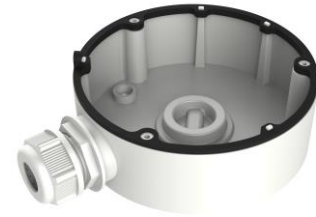

DS-1280ZJ-DM18

Junction Box

Feature

- Aluminum alloy material with surface spray treatment
- With cable hole(s)

Dimension

Available Model

DS-1280ZJ-DM18

Parameter

Model	DS-1280ZJ-DM18
Parameters	Junction Box
Appearance	Hikvision White
Material	Aluminum Alloy
Dimension	$\Phi 111 \text{ mm}$ ($\Phi 4.37''$)
Weight	Approx. 150 g (0.33 lb.)

Note

- The junction box should be installed on a flat surface.
- Waterproof rubber is necessary for outdoor application.
- The wall should be capable of supporting over 3 times as much as the total weight of the camera and the junction box.
- The maximum load capacity of the junction box is 4.5 kg (9.92 lb.).