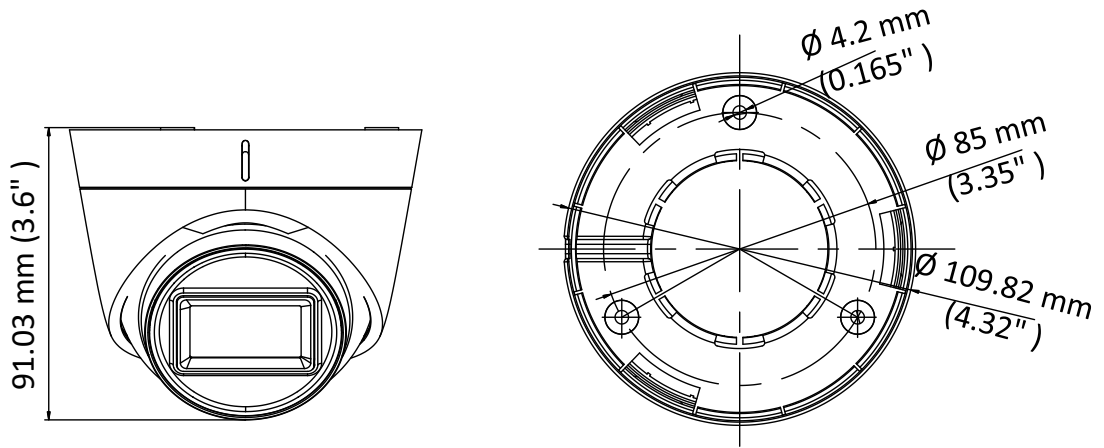

Order Model

DS-2CE78U7T-IT3F

Dimension