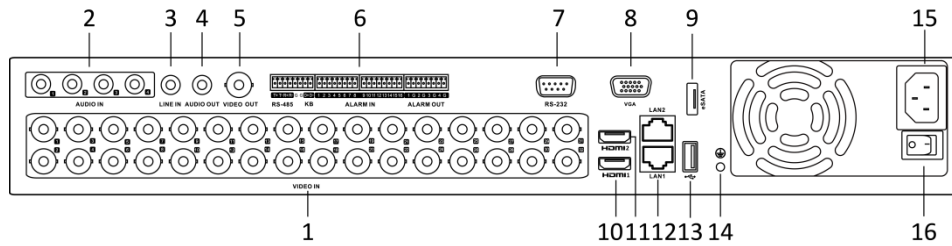

Physical Interfaces

NOTE The rear panel of DS-7324HUHI-K4 provides 24 video input interfaces.

Index	Description	Index	Description
1	VIDEO IN	9	eSATA Interface
2	AUDIO IN, RCA Connector	10	HDMI1 Interface
3	LINE IN	11	HDMI2 Interface
4	AUDIO OUT	12	LAN1 and LAN2 Network Interfaces
5	VIDEO OUT	13	USB Interface
6	RS-485 Serial Interface, Keyboard Interface, ALARM IN and ALARM OUT	14	GND
7	RS-232 Serial Interface	15	100 to 240 VAC Power Input
8	VGA Interface	16	Power Switch