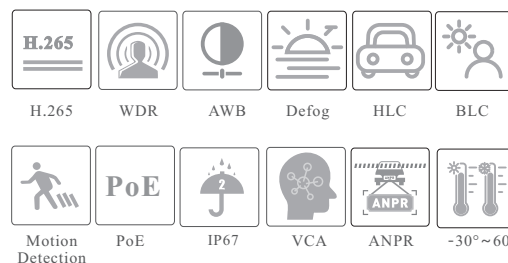

CAMERA

## 2MP HD ANPR Bullet Network Camera

- Starlight
- 2MP ( 1920 × 1080 ) @30fps
- Support smart H.265/H.264 coding
- ICR auto switch, true day/night
- Up to 100m IR night view distance; motorized zoom lens
- 3D DNR, true WDR, HLC, BLC and ROI coding
- Built-in micro SD card slot, up to 256GB
- 1CH audio input; 1CH audio output
- 1CH alarm input; 1CH alarm output
- DC12V/PoE power supply
- Support three streams
- IP67
- Support mobile surveillance by smart phones with iOS and Android OS
- Intelligent analytics: video abnormality (video blur detection, video cast detection, scene change), license plate recognition