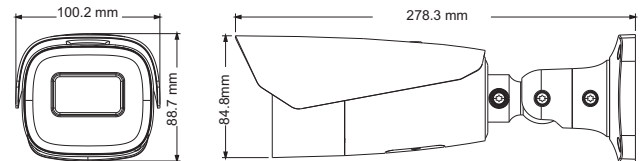

PoE	Yes, IEEE802.3af
IR Distance	70~100m
Protection Grade	IP67
<b>LPR</b>	
Snapshot	Overview and cutout of plate for picture
Vehicle Plate Database	10,000
Capture Speed Range	0~70km/h
<b>Others</b>	
Power Supply	DC12V/PoE
Power Consumption	< 11W
Operating Environment	- 30 °C ~ 60 °C (-22°F~140°F); Humidity: less than 95 % (non-condensing)
Storage Environment	- 30 °C ~ 65 °C (-22°F~149°F); Humidity: less than 95 % (non-condensing)
Dimensions ( mm )	278.3 × 100.2 × 88.7
Weight ( net )	Approx. 1.04KG
Installation	Ceiling mounting; Wall mounting
Certificate	CE, FCC
Environmental Protection	Complies with Directive EU RoHS, WEEE(2012/19/EU), directive 94/62/EC and REACH(EC1907/2006)

### DIMENSIONS