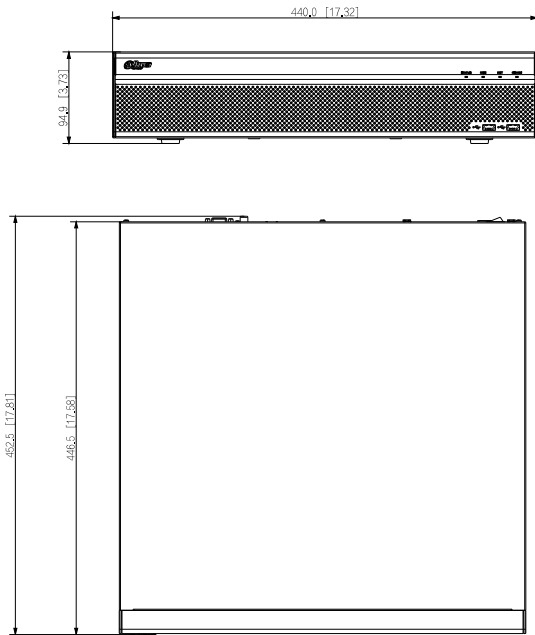

#### General Parameter

Power Supply	Single, 100V–240V AC, 50 Hz–60 Hz
Power Consumption	NVR: < 13.7W (without HDD) PoE: Max 25.5W for single port, 150W in total
Net Weight	5.4 kg (11.9 lb) (without HDD)
Gross Weight	9.5 kg (20.9 lb) (without HDD)
Product Dimensions	440.0 mm × 452.5 mm × 94.9 mm (17.3" × 17.8" × 3.7")
Package Dimensions	563 mm × 563 mm × 215 mm (22.2" × 22.2" × 8.5")
Operating Temperature	-10°C to +55°C (+14°F to +131°F)
Storage Temperature	0°C to +40°C (+32°F to +104°F)
Operating Humidity	10%–93% (RH)
Storage Humidity	30%–85% (RH)
Operating Altitude	3,000 m (9,843 ft)
Certifications	CE: EN55032; EN55024; EN50130-4; EN60950-1 FCC: Part 15 Subpart B; ANSI C63.4-2014 UL: UL 60950-1

### Dimensions (mm[inch])