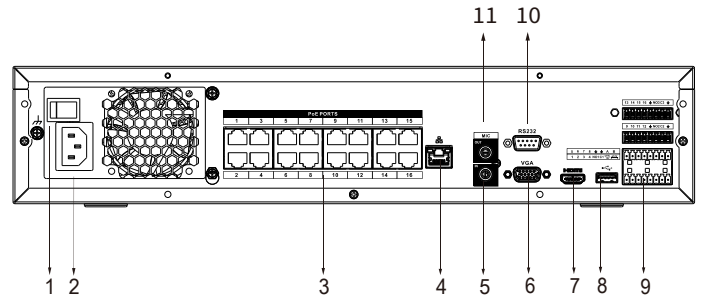

Panels

1 Power Switch	2 Power Input
3 PoE Ports	4 Network Port
5 AUDIO IN, RCA Connector	6 VGA Port
7 HDMI Port	8 USB Port
9 Alarm In/Out	10 RS-232 Port
11 AUDIO OUT, RCA Connector