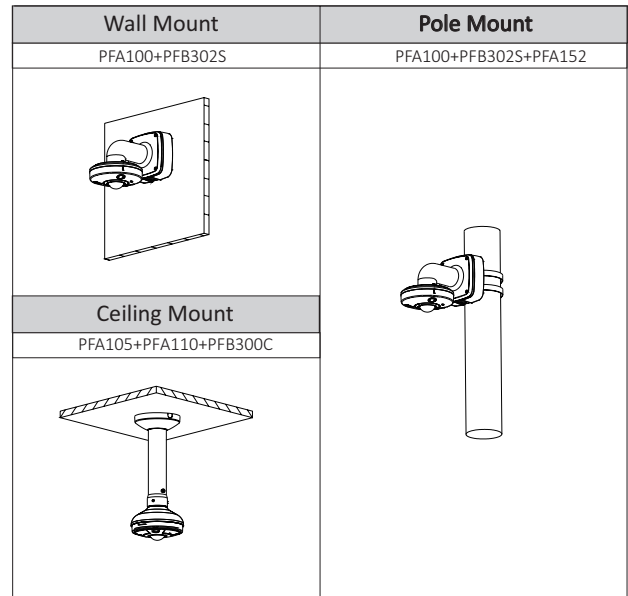

Construction

Casing	Metal
Dimensions	Φ149.8mm×47.7mm(Φ5.9"×1.88")
Net Weight	0.58kg(1.28lb)
Gross Weight	1.0kg(2.2lb)

Ordering Information

Type	Part Number	Description
12MP camera	DH-IPC-EBW81230P	12MP Panoramic Network IR Fisheye Camera, PAL
	DH-IPC-EBW81230N	12MP Panoramic Network IR Fisheye Camera, NTSC
	IPC-EBW81230P	12MP Panoramic Network IR Fisheye Camera, PAL
	IPC-EBW81230N	12MP Panoramic Network IR Fisheye Camera, NTSC
Accessories (optional)	PFA100	Mount Adapter
	PFB302S	Wall Mount
	PFA152	Pole Mount
	PFA105	Mount Adapter
	PFA110	Mount Adapter
	PFB300C	Ceiling Mount

Accessories

Optional:

PFA100
Mount Adapter

PFB302S
Wall Mount

PFA152
Pole Mount

PFA105
Mount Adapter

PFA110
Mount Adapter

PFB300C
Ceiling Mount