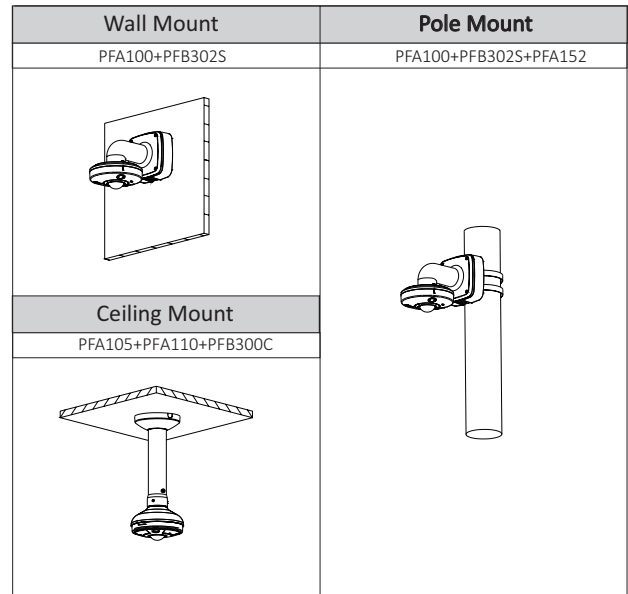

Construction

Casing	Metal
Dimensions	Φ149.8mm×50.7mm(Φ5.9"×2")
Net Weight	0.58kg(1.28lb)
Gross Weight	1.0kg(2.2lb)

Ordering Information

Type	Part Number	Description
6MP camera	DH-IPC-EBW8630P	6MP Panoramic Network IR Fisheye Camera, PAL
	DH-IPC-EBW8630N	6MP Panoramic Network IR Fisheye Camera, NTSC
	IPC-EBW8630P	6MP Panoramic Network IR Fisheye Camera, PAL
	IPC-EBW8630N	6MP Panoramic Network IR Fisheye Camera, NTSC
Accessories (optional)	PFA100	Mount Adapter
	PFB302S	Wall Mount
	PFA152	Pole Mount
	PFA105	Mount Adapter
	PFA110	Mount Adapter
	PFB300C	Ceiling Mount

Accessories

Optional:

PFA100
Mount Adapter

PFB302S
Wall Mount

PFA152
Pole Mount

PFA105
Mount Adapter

PFA110
Mount Adapter

PFB300C
Ceiling Mount