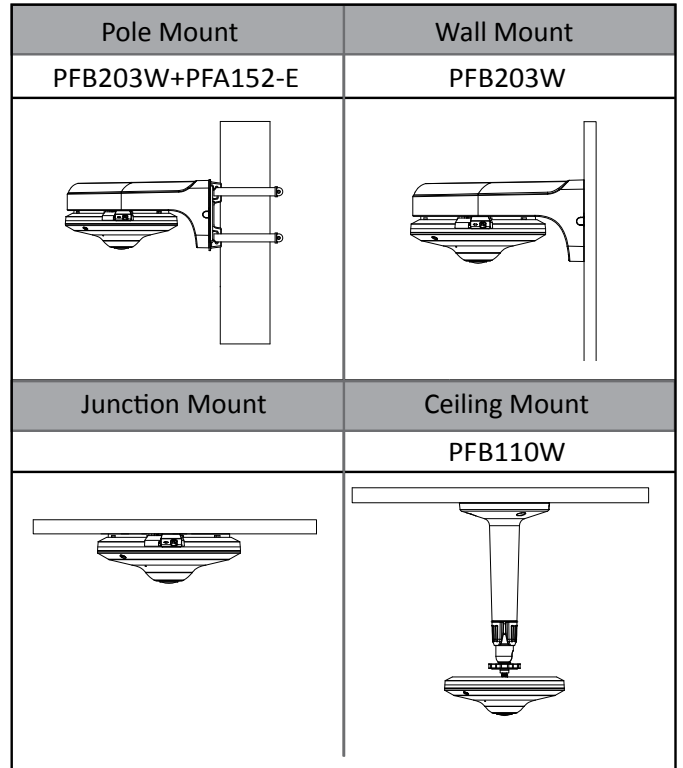

Construction

Casing	Metal+Plastic
Dimensions	Φ126.2mm×44.7mm(Φ4.9"×1.8")
Net Weight	0.28kg(0.6lb)
Gross Weight	0.41kg(0.9lb)

Ordering Information

Type	Part Number	Description
5MP camera	DH-IPC-EW5531P-AS	5MP Panoramic Network IR Fisheye Camera, PAL
	DH-IPC-EW5531N-AS	5MP Panoramic Network IR Fisheye Camera, NTSC
	IPC-EW5531P-AS	5MP Panoramic Network IR Fisheye Camera, PAL
	IPC-EW5531N-AS	5MP Panoramic Network IR Fisheye Camera, NTSC
Accessories (optional)	PFB203W	Wall Mount
	PFA152-E	Pole Mount
	PFB110W	Ceiling Mount

Accessories

PFA152-E

PFB203W

PFB110W

Dimensions (mm/inch)