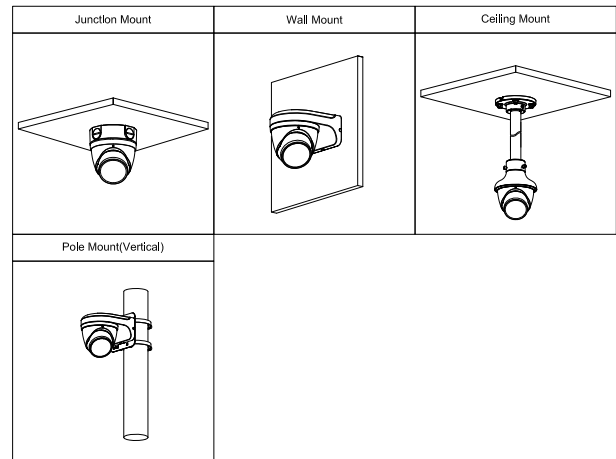

Certification

Certifications	CE-LVD: EN 62368-1 CE-EMC: Electromagnetic Compatibility Directive 2014/30/EU FCC: 47 CFR FCC Part 15, Subpart B UL/CUL: UL60950-1 CAN/CSA C22.2 No.60950-1-07

Power

Power Supply	12 V DC/PoE
Power Consumption	Basic: 1.9 W (12 V DC); 2.2 W (PoE) Max. (ICR + H.265 + max. resolution + main stream + IR intensity + WDR + IVS + vari-focal); 5.5 W (12 V DC); 6.4 W (PoE)

Environment

Operating Temperature	-30 °C to +60 °C (-22 °F to +140 °F)
Operating Humidity	≤ 95%
Storage Temperature	-40 °C to +60 °C (-40 °F to +140 °F)
Protection	IP67

Structure

Casing	Metal
Product Dimensions	108.3 mm × Φ122 mm (4.3" × Φ4.8")
Net Weight	0.69 kg (1.5 lb)
Gross Weight	0.88 kg (1.9 lb)

Ordering Information

Type	Model	Description
2MP Camera	DH-IPC-HDW2231T-ZS-S2	2MP Lite IR Vari-focal Eyeball Network Camera
Accessories (optional)	PFA130-E	Junction Box
	PFB205W	Wall Mount Bracket
	PFA152-E	Pole Mount Bracket
	PFA106	Mount Adapter
	PFB220C	Ceiling Mount Bracket
	PFM321D	12V DC 1A Power Adapter
	PFM900-E	Integrated Mount Tester

Accessories

Optional:

PFM900-E Integrated Mount Tester