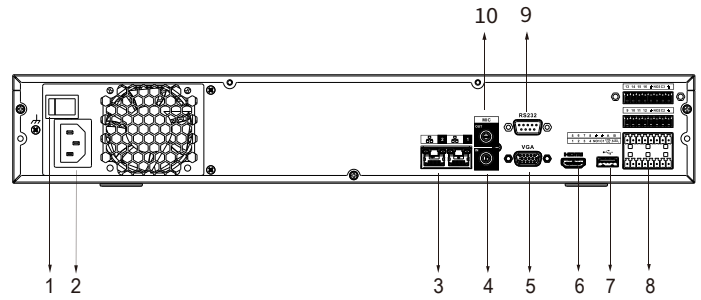

External Port

Audio Input	1 channel, RCA connector
Audio Output	1 channel, RCA connector, which support voice intercom output
HDD	4 SATA III ports, up to 10 TB for a single HDD. The maximum HDD capacity varies with environment temperature
Alarm Input	16 channels
Alarm Output	4 channels
RS-232	1 channel, used to debug and pass through serial data
RS-485	1 channel, used to control PTZ, and it supports multiple protocols
USB	1 front USB 2.0 port, 1 rear USB 3.0 port
HDMI	1
VGA	1
Network	2 RJ-45 10/100/1000 Mbps self-adaptive Ethernet ports

Dimensions (mm[inch])

Panels

- | | |
|-----------------|-----------------------------|
| 1 Power Switch | 2 Power Input |
| 3 Network Ports | 4 AUDIO IN, RCA Connector |
| 5 VGA Port | 6 HDMI Port |
| 7 USB Port | 8 Alarm In/Out |
| 9 RS-232 Port | 10 AUDIO OUT, RCA Connector |