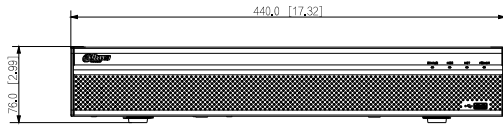

Ordering Information

Type	Model	Description
16 Channel NVR	DHI-NVR4416-4KS2	16 Channel 1.5U 4K & H.265 Lite Network Video Recorder
32 Channel NVR	DHI-NVR4432-4KS2	32 Channel 1.5U 4K & H.265 Lite Network Video Recorder

Dimensions (mm[inch])