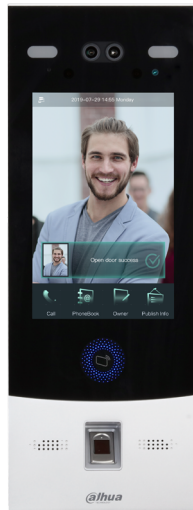

DHI-VT07541G

Digital Face Recognition Outdoor Station

- Anodized aluminium alloy middle frame
- 8 inch capacitive touch screen and high definition IPS screen; resolution: 800 (H)×1280 (V)
- Face, fingerprint, password, and card unlock
- Face verification accuracy>99%; face comparison time ≤0.2s per person; false recognition rate<0.1%
- Face profiles can be recognized, the profile angle range is 0°–90°
- Support liveness detection
- Full duplex communication
- Outdoor stations can be managed through the platform; voice communication between mobile app and platform
- 2 MP low illuminance wide dynamic dual camera; white light fill light and IR fill light, fill light brightness can be adjusted
- Support duress alarm, tamper alarm, and fire alarm
- IK07; IP66 (Apply silica gel to gaps between the device and the wall. Liquid sodium silicate is recommended. For details, see the quick start guide.)
- Surface mount and flush mount

Technical Specification

System

Main Processor	Embedded processor
Internet Protocol	IPv4, FTP, DNS, RTSP, RTP, TCP, UDP, SIP
Keyboard Type	Touch keyboard

Basic

Appearance	G serials
Display	High definition IPS screen
Screen Type	Capacitive screen
Resolution	800 (H)×1280 (V)
Camera	1/2.8" 2MP CMOS
Angle of View	H:88°, V:47°, D:105°
WDR	120dB
Light Compensation	Auto white light fill light Auto IR light fill light
Status Indicator	1, blue-operation status
Voice prompt	Yes