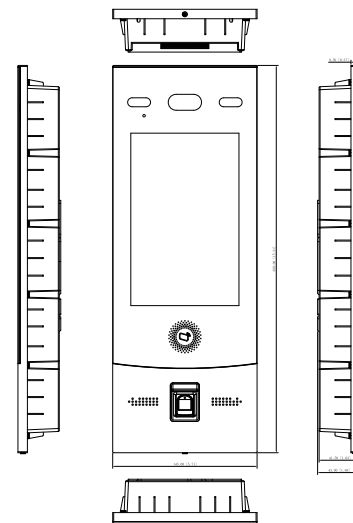

Technical Specification

System

Main Processor	Embedded processor
Internet Protocol	IPv4, FTP, DNS, RTSP, RTP, TCP, UDP, SIP
Keyboard Type	Touch keyboard

Basic

Appearance	G serials
Display	High definition IPS screen
Screen Type	Capacitive screen
Resolution	800 (H)×1280 (V)
Camera	1/2.8" 2MP CMOS
Angle of View	H:88°, V:47°, D:105°
WDR	120dB
Light Compensation	Auto white light fill light Auto IR light fill light
Status Indicator	1, blue-operation status
Voice prompt	Yes

Performance

Face Recognition Range	Face-camera distance: 0.3 m–2.0 m Human height: 1.1 m–2.4 m
Face Recognition Configuration	Anti-fake switch Recognition threshold Facial profile angle

Face Verification Accuracy	>99%
Face Comparison Time	≤0.2s
Capacity	
Face Capacity	20,000
Card Capacity	10,000
Fingerprint Capacity	10,000
Port	
RS-485	1
Wiegand	1 (input or output)
Ethernet	1 10M/100M/1000M Ethernet port
Alarm Input	2 (Switch quantity)
Alarm Output	2 (Dry contact)
Alarm Linkage	Yes
Power Output	1 DC 12V/100ma
Exit Button	1
Door Status Detection	1
Lock Control	1, normally on or off by default
Alarm	
Tamper Alarm	Yes
Duress Alarm	Yes
Door Sensor Timeout	Yes
Regular	
Ingress Protection	IP66 (Apply silica gel to gaps between the device and the wall. Liquid sodium silicate is recommended. For details, see the quick start guide.)
Power Supply	Optional
Power Supply Mode	DC 12V/2A
Power Consumption	≤24.0W
Product Dimensions	389mm×145mm×43mm (15.31"×5.71"×1.69")
Packaging Dimensions	413mm×182mm×104mm (16.26"×7.17"×4.09")
Operating Temperature	-20°C to +60°C (-4°F to +140°F)
Operating Humidity	10%RH–90%RH
Operating Altitude	86kPa–106kPa
Gross Weight	1.91kg (4.21 lb)
Accessory	Mount plate
Installation Method	Surface mount and flush mount
Operating Environment	Outdoor

Dimensions (mm[inch])

Application