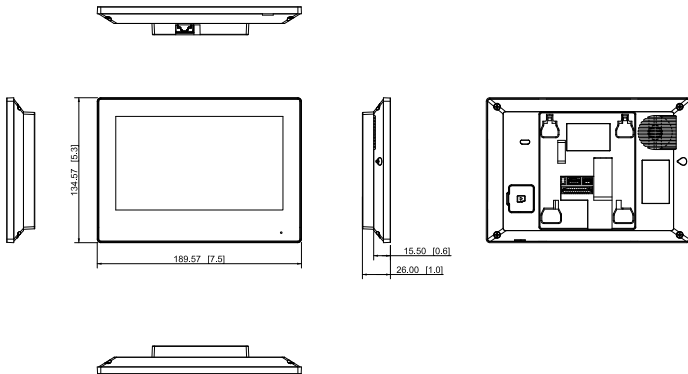

Color	White/Black
Power Supply	12V DC 1A POE(802.3AF)
Installation	Surface mount
Certifications	CE FCC
Accessory	Surface mount bracket, alarm ribbon cable, RS-485 cable, and power-supply pins are provided
Product Dimensions	189.6 mm × 134.6 mm × 26 mm (7.46"×5.30"×1.02")

Dimensions (mm[inch])

Application