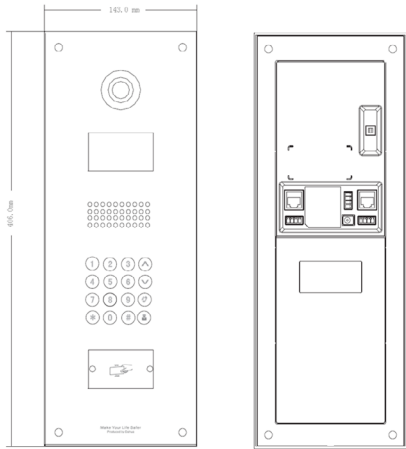

Audio

Audio Compression	G.711
Audio Input	Omnidirectional Mic
Audio Output	Built-in Speaker
Bidirectional Talk	Support Dual-way Bidirectional talk

Display

LCD Screen	3" STN 128x64
------------	---------------

RS485	1
-------	---

Network

Ethernet	10M/100Mbps
Network Protocol	TCP/IP

General

Ingress Protection	IP54, IK07
Tamper Switch	1
Installation	Surface & Flush
Material	Stainless steel
Power	DC 12V
Power Consumption	Standby ≤1W, Work ≤10W
Working Temperature	-40°C~+60°C
Relative Humidity	10%~90%RH
Dimensions	143.0mm×406.0mm×42.0mm
Weight	1.6Kg

Dimensions

View Area

Application