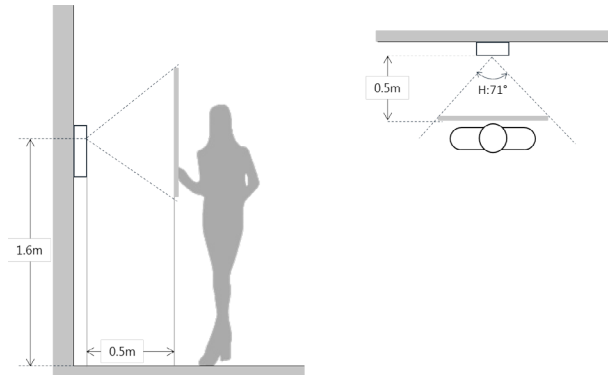

RS485	1
-------	---

Network

Ethernet	10M/100Mbps
Network Protocol	TCP/IP

General

Ingress Protection	IP54, IK07
Tamper Switch	1
Installation	Surface & Flush
Material	Stainless steel
Power	DC 12V
Power Consumption	Standby ≤1W, Work ≤10W
Working Temperature	-40°C~+60°C
Relative Humidity	10%~90%RH
Dimensions	143.0mm×406.0mm×42.0mm
Weight	1.6Kg

Dimensions

View Area

Application