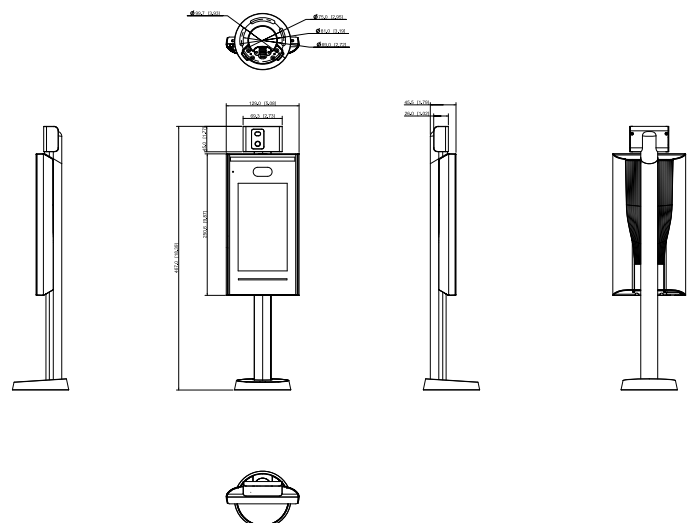

## Thermal Camera

Effective Pixels	120 x 90
Pixel Size	17 um
Focal Length	1.3 mm F 1.1
Shutter	Automatic built - in shutter
Power Consumption	<150 mW
Peak Current	<100 mA

Standby Current	<30 mA
Working Current	<30 mA

## General

Power Adapter	Included
Power Supply	12V 2A DC
Power Consumption	≤ 24W
Product Dimensions	477.0 mm × 129.0 mm × 99.7 mm (18.78" × 5.08" × 3.93")
Packaging Dimensions	Controller packing: 593 mm × 258 mm × 130 mm (23.35" × 10.16" × 5.12") Protective case: 672 mm × 615 mm × 291 mm (26.46" × 24.21" × 11.46")
Operating Temperature	Temperature monitoring mode disabled: -10°C to +55°C (+14°F to +131°F) Temperature monitoring mode enabled: +15°C to +30°C (+59°F to +86°F)
Operating Humidity	0%RH–90%RH (non-condensing)
Operating Environment	Indoor
Gross Weight	3.1 kg (6.83 lb)
Installation	Desktop
Certifications	CE/FCC

## Dimensions (mm[inch])

Application