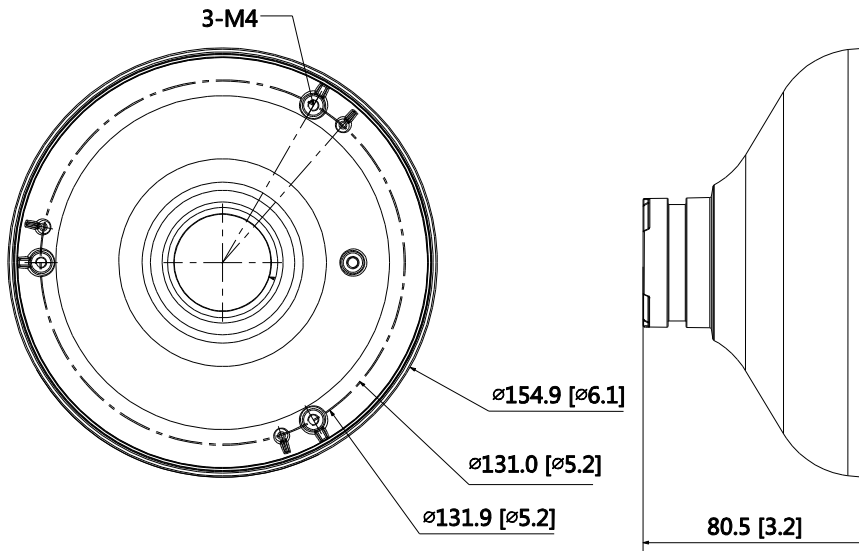

DH-PFA105

Fisheye Adapter Plate

Features

- Neat & Integrated design.
- Material: Aluminum.

Technical Specifications

Model	DH-PFA105
General	
Material	Aluminum
Dimension	Φ154.9mmx80.5mm (Φ6.1"x3.17")
Load Bearing	1kg (2.2lb)
Weight	0.26kg (0.57lb)
Color	White
Operating Temperature	-40°C ~60°C(-40°F ~+140°F)
Humidity	<90% RH
Applicable Model	Please see "Accessory Selection"

Order Information

Type	Part Number	Description
Camera mount	DH-PFA105	Fisheye adapter plate _ Dahua brand
	PFA105	Fisheye adapter plate _ Neutral, no brand

Dimensions (mm/inch)

Application

Ceiling mount: PFA105+PFA110+PFB300C

Package Information

- Fisheye adapter plate *1

Package data	
Box Dimension	191mmx199mmx96mm (7.52"x7.83"x3.78")
Box Weight	0.32kg (0.71lb)
Protective Box Dimension	624mmx600mmx428mm (24.57"x23.62"x16.85")
Box In Protective Box	36 In 1