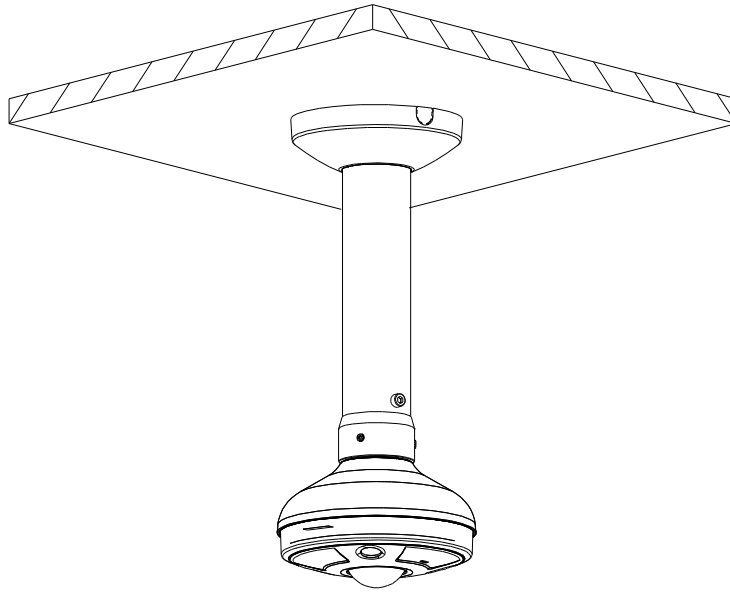

DH-PFA105

Fisheye Adapter Plate

Features

- Neat & Integrated design.
- Material: Aluminum.

Technical Specifications

Model	DH-PFA105
General	
Material	Aluminum
Dimension	Φ154.9mmx80.5mm (Φ6.1"x3.17")
Load Bearing	1kg (2.2lb)
Weight	0.26kg (0.57lb)
Color	White
Operating Temperature	-40°C ~60°C(-40°F ~+140°F)
Humidity	<90% RH
Applicable Model	Please see "Accessory Selection"

Order Information

Type	Part Number	Description
Camera mount	DH-PFA105	Fisheye adapter plate _ Dahua brand
	PFA105	Fisheye adapter plate _ Neutral, no brand

Dimensions (mm/inch)

Application

Ceiling mount: PFA105+PFA110+PFB300C

Package Information

- Fisheye adapter plate *1

Package data	
Box Dimension	191mmx199mmx96mm (7.52"x7.83"x3.78")
Box Weight	0.32kg (0.71lb)
Protective Box Dimension	624mmx600mmx428mm (24.57"x23.62"x16.85")
Box In Protective Box	36 In 1