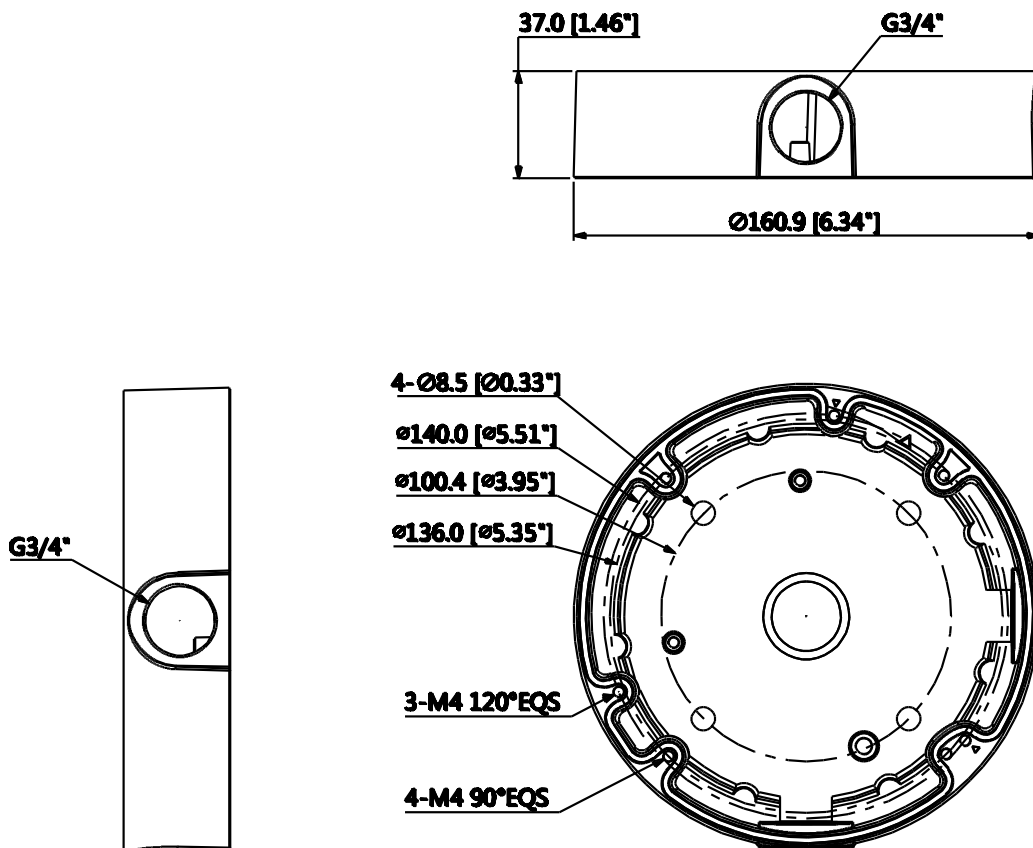

DH-PFA138

Junction Box

Features

- Material: aluminum
- Junction box
- Aesthetic design
- Safety rope hook attached, secure and reliable

Technical Specifications

Model	DH-PFA138
General	
Material	Aluminum
Dimension	Φ161x37mm (Φ6.34"x1.46")
Inch Thread	G3/4"
Weight	0.48kg(1.06lb)
Load Bearing	3.0kg(6.61lb)
Color	White
Operating Temperature	-40°C~+60°C(-40°F ~ +140°F)
Humidity	<90% RH
Applicable Model	Please see "Accessory Selection"

Order Information

Type	Part Number	Description
Camera Mount	DH-PFA138	Junction box
	PFA138	Junction box

Dimensions (mm/inch)

Application

Package Information

- Junction box *1
- M4x14 screw *4
- Plastic anchor *4
- ST6x45 screw *4
- Wrench *1
- Safety rope *1