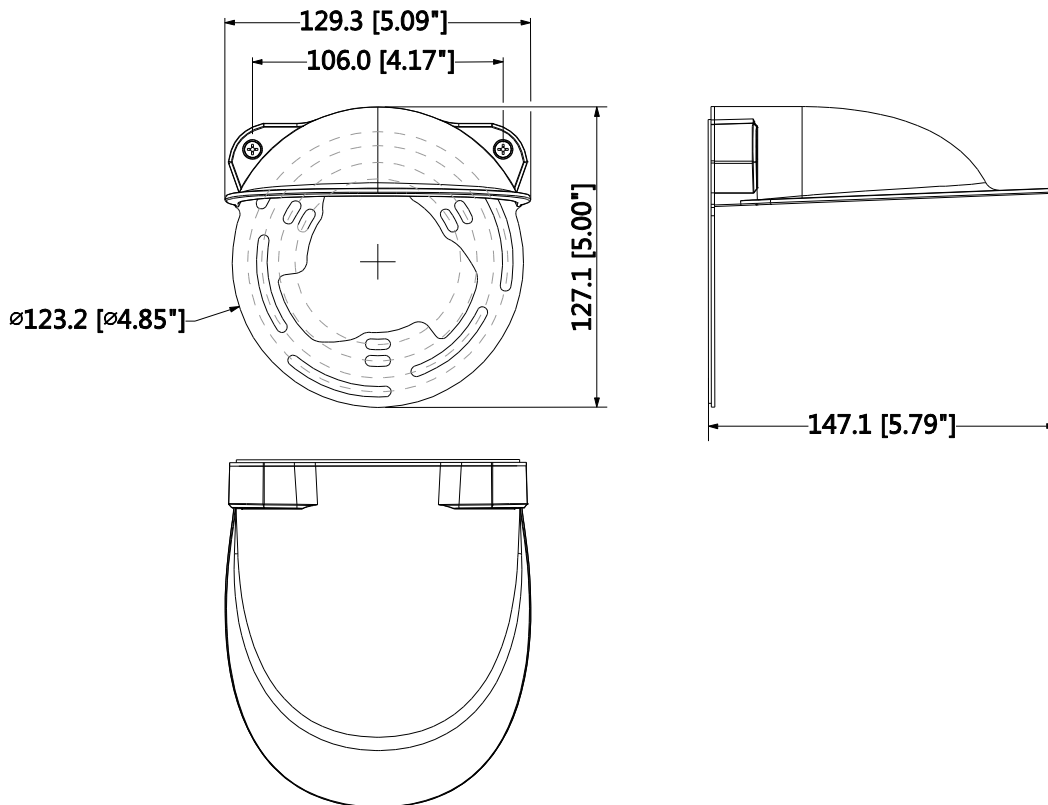

### Features

- Material: Aluminum & SGCC
- Rain shade of dome camera or with junction box
- Neat & Integrated design

### Technical Specifications

<b>Model</b>	<b>DH-PFA200W</b>
<b>General</b>	
Material	Aluminum & SGCC
Dimension (W x H x D)	129.3mmx127mmx147mm(5.09"x5"x5.79")
Weight	0.25kg(0.55lb)
Load Bearing	N/A
Color	White
Operating Temperature	-40°C ~60°C(-40°F ~140°F)
Humidity	0~90% RH
Applicable Model	Please see "Accessory Selection"

### Dimensions (mm/inch)

## Package Information

- Rain shade \*1
- Mounting plate \*1
- M4X10 screw \*2

Package data	
Box Dimension	154mmx145mmx79mm (6.06"x5.71"x3.11")
Box Weight	0.3kg (0.66lb)
Protective Box Dimension	633mmx407mmx315mm (24.92"x16.02"x12.4")
Box In Protective Box	40 In 1