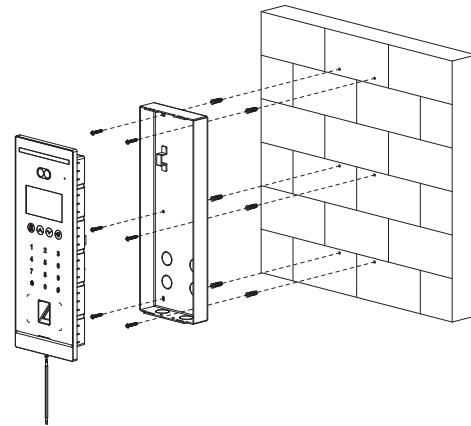

# VTM130

Surface Mounting Plate for VTO65/75 Series Door Station

## Installation

## Technical Specification

Color	Silver
Installation	Surface mount
Dimensions	376.5 mm × 136 mm × 37.5 mm (14.82" × 5.35" × 1.48")
Operating Temperature	-30°C to +70°C (-22°F to +158°F)
Operating Humidity	10%RH-90%RH
Product Material	Aluminum alloy
Gross Weight	1.1 kg (2.43 lb)