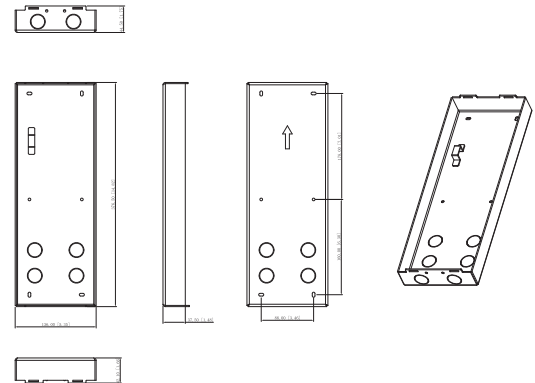

# VTM130

Surface Mounting Plate for VTO65/75 Series Door Station

## Technical Specification

Color	Silver
Installation	Surface mount
Dimensions	376.5 mm × 136 mm × 37.5 mm (14.82" × 5.35" × 1.48")
Operating Temperature	-30°C to +70°C (-22°F to +158°F)
Operating Humidity	10%RH-90%RH
Product Material	Aluminum alloy
Gross Weight	1.1 kg (2.43 lb)

## Dimensions (mm[inch])

## Ordering Information

Type	Model	Description
Mounting Plate	VTM130	Surface Mounting Plate for VTO65/75 Series Door Station