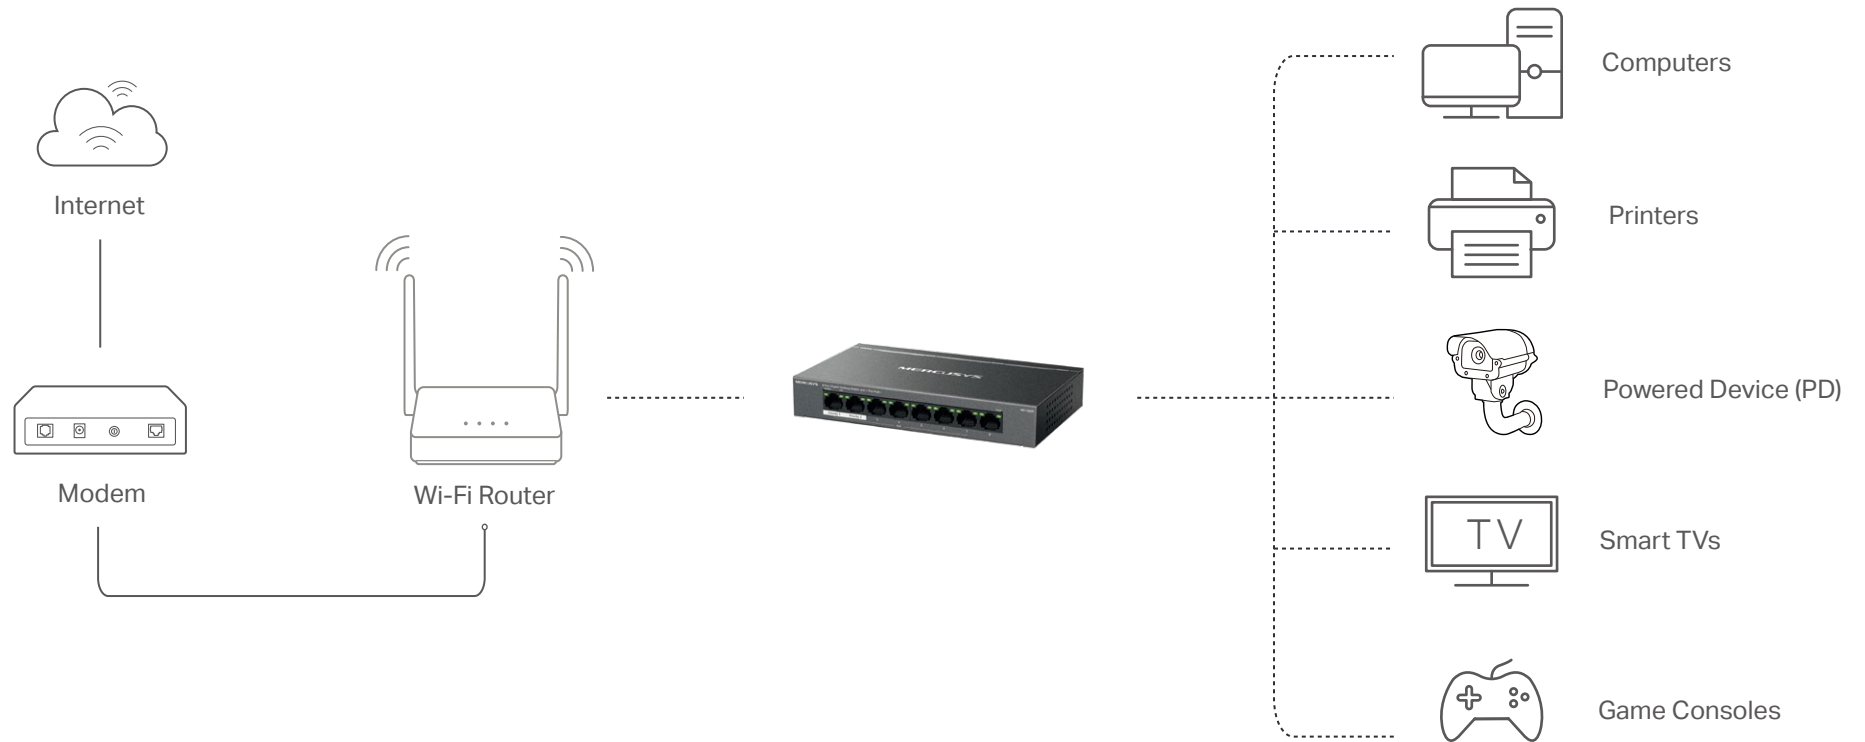

8-Port Gigabit Desktop Switch with 7-Port PoE+

Model: MS108GP

// Highlights

- 8× 10/100/1000 Mbps RJ45 ports
- With 7 PoE+ ports, transfers data and power on one single cable
- Support PoE Power up to 30 W for each PoE port and 65 W for all PoE ports*
- Increases PoE transmission distance to 250 m by Extend Mode*
- One click to divide traffic for specific ports for stability and security
- Works with IEEE 802.3af/at compliant PDs
- Allows for efficient heat dissipation and long network life
- Simple to use and saves time and effort

// Connections

Network deployment made simple with Power over Ethernet.

// Specifications

Product Picture	
Model	MS108GP
Standards	IEEE 802.3i, IEEE 802.3u, IEEE 802.3ab, IEEE 802.3x
Interface	8× 10/100/1000 Mbps RJ45 ports
Network Media (Cable)	10BASE-T:2-pair UTP/STP (≤100m) of Cat. 3 or above 100BASE-TX:2-pair UTP/STP (≤100m) of Cat. 5 or above 1000BASE-T:4-pair UTP/STP (≤100m) of Cat. 5e or above
PoE	PoE Standard: compatible with 802.3af/at PDs PoE Port 1–7, up to 30 W per port PoE Power Budget 65 W*
Auto-Negotiation	YES
Auto MDI/MDIX	YES
PoE Power on RJ45	Power+: pin 3 & pin 6 Power -: pin 1 & pin 2
Max Power Consumption	5.07W (22/50 Hz, no PD connected) 77.33W (220/50 Hz, with 65W PD connected)
Max Heat Dissipation	17.238 BTU/h (no PD connected) 262.922 BTU/h (with 65 W PD connected)
Forwarding Mode	Store and Forward
Switch Capacity	16 Gbps
MAC Address Table	8k, Auto-learning, Auto-aging
Extend Mode	YES
Isolation Mode	YES
Flow Control	YES
Fanless	YES
LED	Power, Link/Act, PoE Status
Dimensions	171*98*27mm (6.7*3.9*1.1 in)
Certification	CE, RoHS
Environment	Operating Temperature: 0°C to 40°C (32°F to 104°F) Storage Temperature: -40°C to 70°C (-40°F to 158°F) Operating Humidity: 10% to 90% RH, non-condensing Storage Humidity: 5% to 95% RH, non-condensing