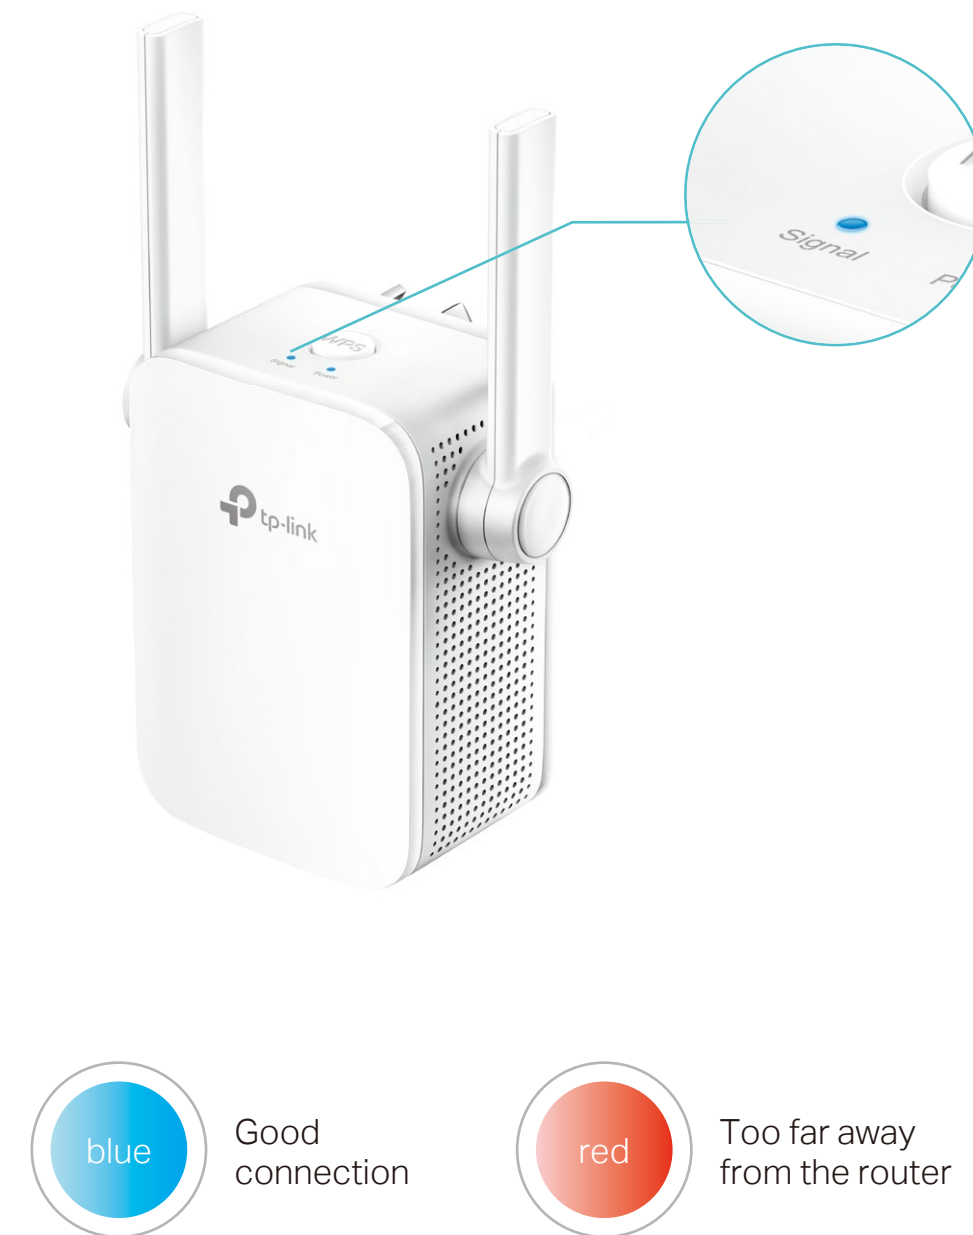

# 300Mbps Wi-Fi Range Extender

Stable Wi-Fi Extension

**N300**  
2x2 MIMO  
300 Mbps 2.4 GHz†

TL-WA855RE

Wi-Fi Dead-Zone Killer

Easy Setup via Tether App

Access Point Mode

## Extend the Range of Your Wi-Fi Network

The 300Mbps Wi-Fi Range Extender connects to your router wirelessly, strengthening and expanding its signal into areas it can't reach on its own, achieving speed of 300Mbps.

## Perfect Location at a Glimpse

An intelligent Signal light helps you quickly find the best location to install the range extender.

TP-Link 300Mbps Wi-Fi Range Extender TL-WA855RE

## Compact Wall-Plug Design

Easy to install and move.