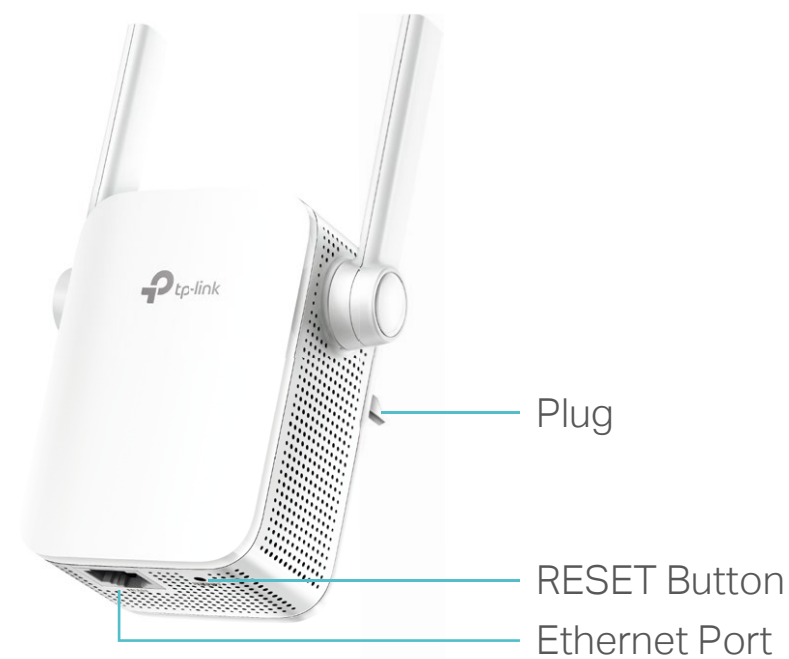

Specifications

Hardware

- Ethernet Port: 1 10/100Mbps RJ45 Port
- Button: WPS Button, RESET Button
- Antenna: 2 External Antennas
- Power Consumption: 3.6W
- Dimensions (W × D × H):
  3.15 x 1.57 x 3.04 in. (80 x 40 x 77.3 mm)

For more information, please visit

<https://www.tp-link.com/products/details/TL-WA855RE.html>

or scan the QR code left

Wireless

- Wireless Standards: IEEE 802.11b/g/n
- Frequency: 2.4 GHz
- Signal Rate: 300Mbps at 2.4 GHz
- Transmit Power: CE: <15dBm
- Reception Sensitivity:
  2.4 GHz:
  11g 54 Mbps: -79dBm, 11n HT20: -77dBm
  11n HT40: -74dBm
- Wireless Function: Power Schedule, LED Control
- Wireless Security: 64/128-bit WEP, WPA/WPA2, WPA/WPA-PSK2 encryptions

Others

- Certification
  CE, RoHS
- System Requirements
  Microsoft Windows 98SE, NT, 2000, XP, Vista™ or Windows 7, 8, 8.1, 10, MAC OS, NetWare, UNIX or Linux
  Internet Explorer 11, Firefox 12.0, Chrome 20.0, Safari 4.0, or other Java-enabled browser
- Package Contents
  300Mbps Wi-Fi Range Extender TL-WA855RE
  Quick Installation Guide

Specifications are subject to change without notice. TP-Link is a registered trademark of TP-Link Technologies CO., Ltd. Other brands and product names are trademarks or registered trademarks of their respective holders. Copyright ©2020 TP-Link Technologies Co., Ltd. All rights reserved.

*Maximum wireless signal rates are the physical rates derived from IEEE Standard 802.11 specifications. Actual wireless data throughput and wireless coverage per ft² are not guaranteed and will vary as a result of network conditions, client limitations, and environmental factors, including building materials, obstacles, volume and density of traffic, and client location.

†The product may not be compatible with routers or gateways with firmware that has been altered, is based on open source programs, or is non-standard or outdated.

www.tp-link.com

TP-Link 300Mbps Wi-Fi Range Extender TL-WA855RE