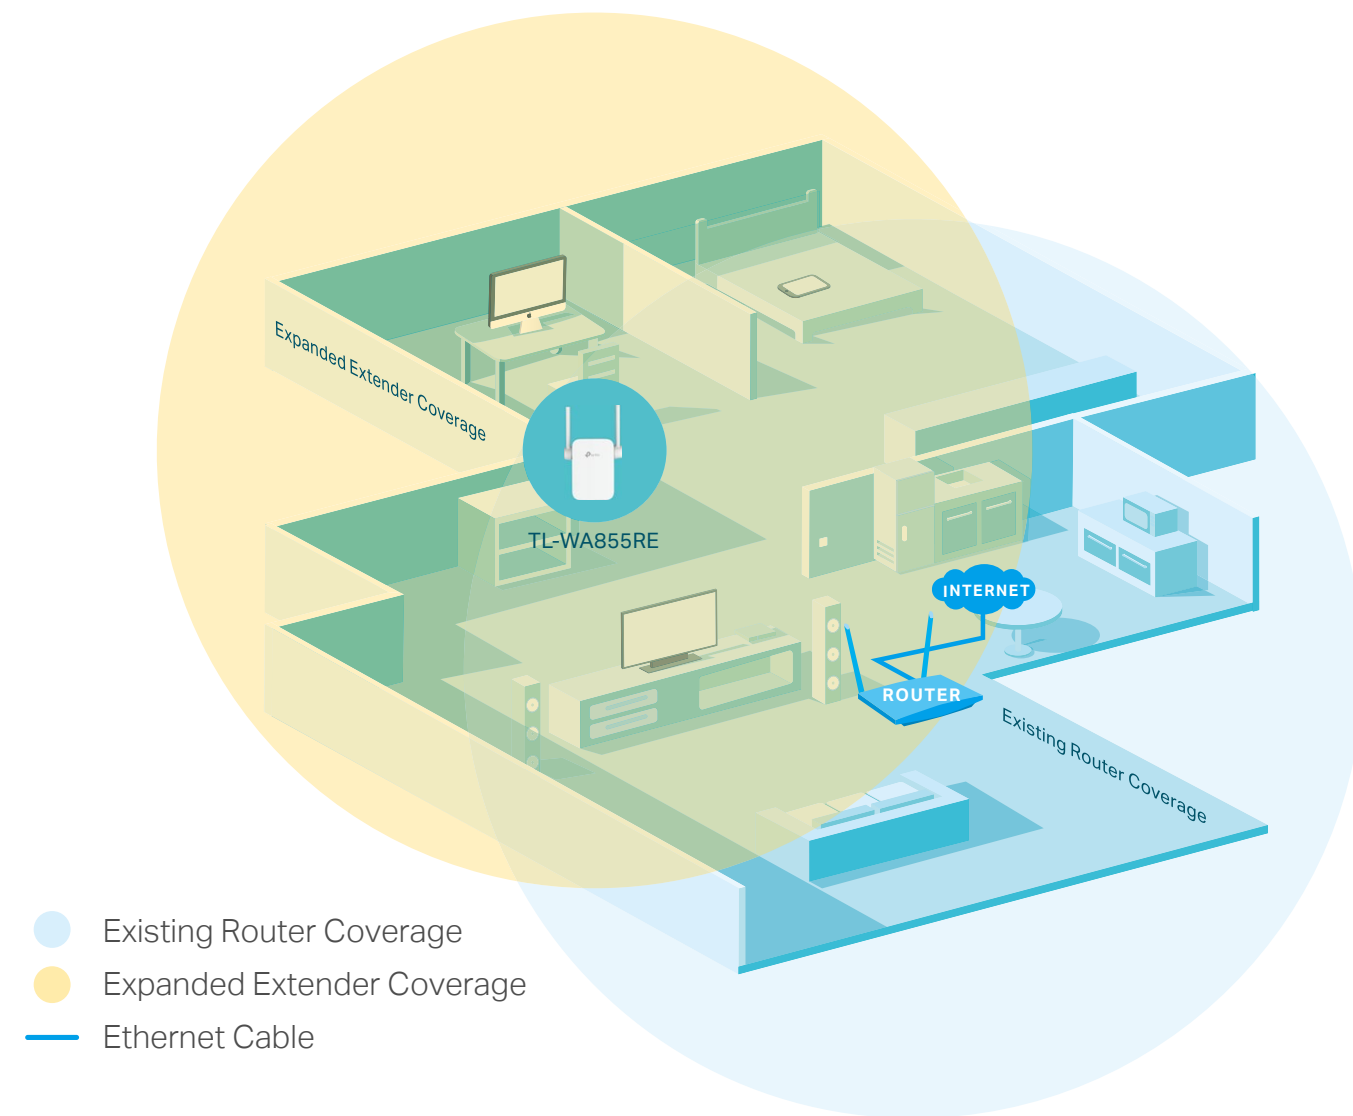

## Extend the Range of Your Wi-Fi Network

The 300Mbps Wi-Fi Range Extender connects to your router wirelessly, strengthening and expanding its signal into areas it can't reach on its own, achieving speed of 300Mbps.

## Perfect Location at a Glimpse

An intelligent Signal light helps you quickly find the best location to install the range extender.

TP-Link 300Mbps Wi-Fi Range Extender TL-WA855RE