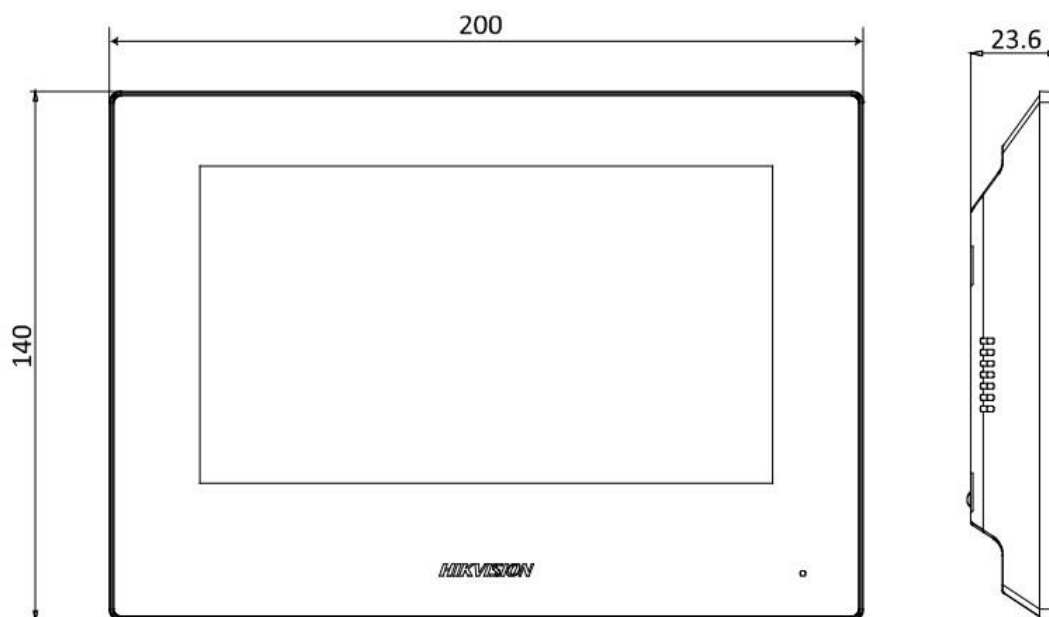

▪ **Dimension**

▪ **Accessory**

▪ **Optional**

DS-KABH6320-T Indoor Station Table Bracket	DS-KIS702 Villa Two Wire Kit	DS-KIS702-P Two Wire IP Bundle	DS-KIS702Y Villa Two Wire Kit	DS-KIS702Y-P Two Wire IP Bundle
DS-KIS702/S#Europe Villa Two Wire Kit	DS-KIS702/S#EUROPE Villa Two Wire Kit	DS-KIS702EY Villa Two Wire Kit	DS-KIS702Y#EU Villa Two Wire Kit	DS-KIS7021Y-S#EU Villa Two Wire Kit