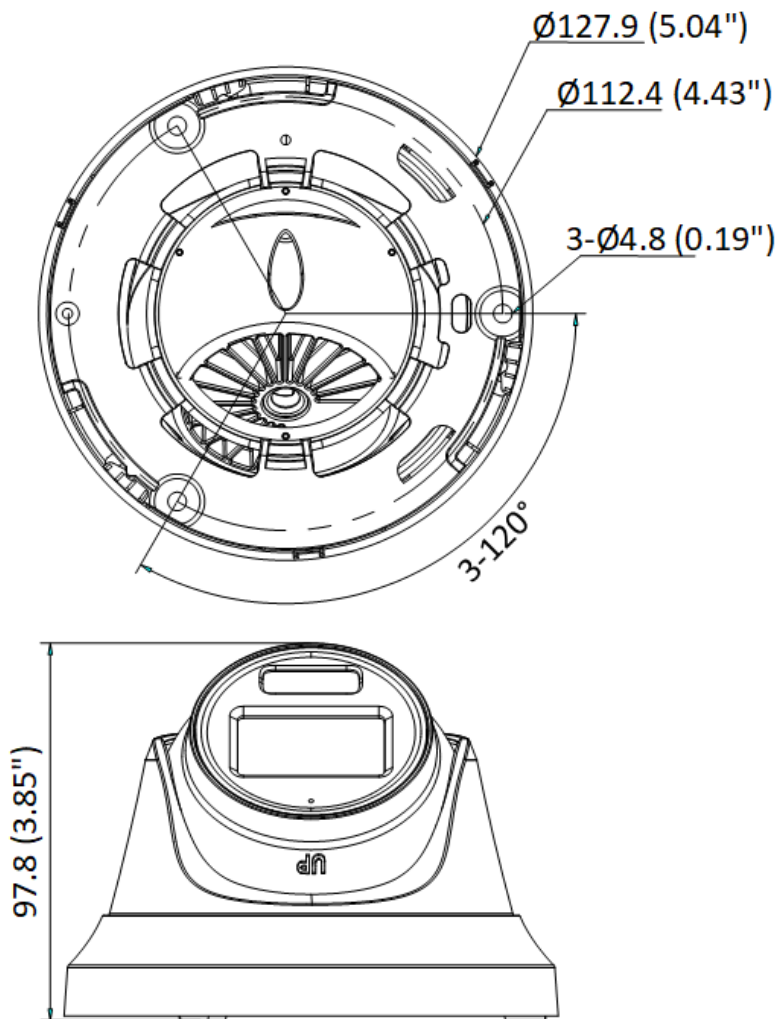

▪ Specification

Camera	
Image Sensor	3K CMOS
Max. Resolution	2960 (H) × 1665 (V)
Min. Illumination	0.01 Lux @ (F2.0, AGC ON), 0 Lux with IR
Shutter Time	PAL: 1/25 s to 1/50,000 s; NTSC: 1/30 s to 1/50,000 s
Day & Night	ICR
Angle Adjustment	Pan: 0 to 360°, Tilt: 0 to 75°, Rotate: 0 to 360°
Signal System	PAL/NTSC
Lens	
Lens Type	2.8 mm and 3.6 mm fixed focal lens
Focal Length & FOV	2.8 mm, horizontal FOV: 104.9°, vertical FOV: 67.3°, diagonal FOV: 129.8° 3.6 mm, horizontal FOV: 81.3°, vertical FOV: 50.7°, diagonal FOV: 102.4°
Lens Mount	M12
Illuminator	
Supplement Light Type	White Light, IR
Supplement Light Range	IR : up to 40 m White Light : up to 20 m
Image	
Image Settings	Brightness, Sharpness, Smart IR
Frame Rate	TVI: 3K @20 fps, 4 MP @25 fps/30 fps, 1080p @25 fps/30 fps AHD: 5 MP @20 fps, 4 MP @25 fps/30 fps CVI: 4 MP @25 fps/30 fps CVBS: PAL/NTSC
Day/Night Mode	Auto/Color/BW (Black and White)
Wide Dynamic Range (WDR)	Digital WDR
Image Enhancement	DWDR/BLC/HLC/Global
White Balance	Auto/Manual
AGC	Yes
Interface	
Video Output	Switchable TVI/AHD/CVI/CVBS
General	
Material	Body: metal Enclosure: metal
Dimension	∅127.9 mm × 97.8 mm (∅5.04" × 3.85")
Weight	Approx. 476 g (0.75 lb.)
Operating Condition	-40 °C to 60 °C (-40 °F to 140 °F). Humidity: 90% or less (non-condensation)
Communication	HIKVISION-C
Language	English
Power Supply	12 VDC ± 25% *You are recommended to use one power adapter to supply the power for one camera.
Consumption	Max. 3.3 W

Approval

Protection

IP66

▪ Available Model

THC-T257-LMS(2.8mm)

THC-T257-LMS(3.6mm)

▪ Dimension

Unit: mm (inch)

▪ **Accessory**

▪ **Optional**

DS-1280ZJ-S Junction Box	DS-1272ZJ-110-TRS Wall Mount	DS-1275ZJ-SUS Vertical Pole Mount	DS-1276ZJ-SUS Corner Mount	DS-1281ZJ-S Inclined Ceiling Mount
				
				

HiLook

Headquarters