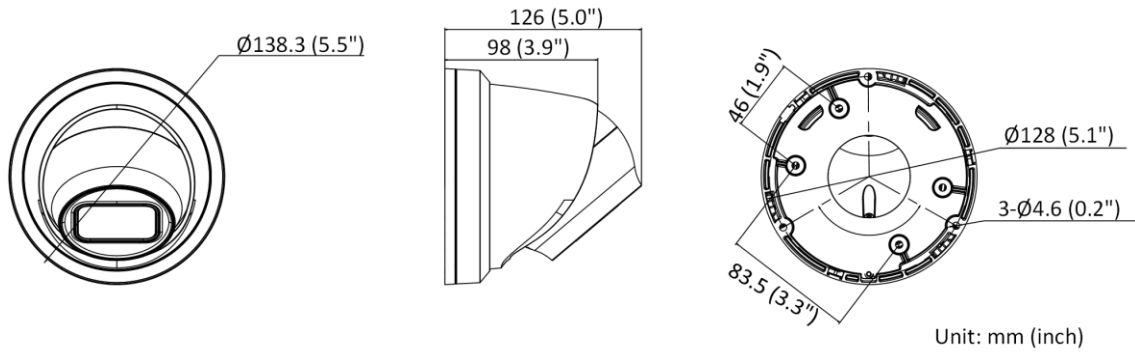

▪ **Available Model**

DS-2CD2H86G2T-IZS (2.8 to 12 mm)

▪ **Dimension**

▪ **Accessory**

▪ **Optional**

DS-1271ZJ-140 Pendant Mount	DS-1273ZJ-140 Wall Mount	DS-1273ZJ-140B Wall Mount	DS-1275ZJ-SUS Vertical Pole Mount	DS-1276ZJ-SUS Corner Mount
DS-1280ZJ-PT6 Junction Box