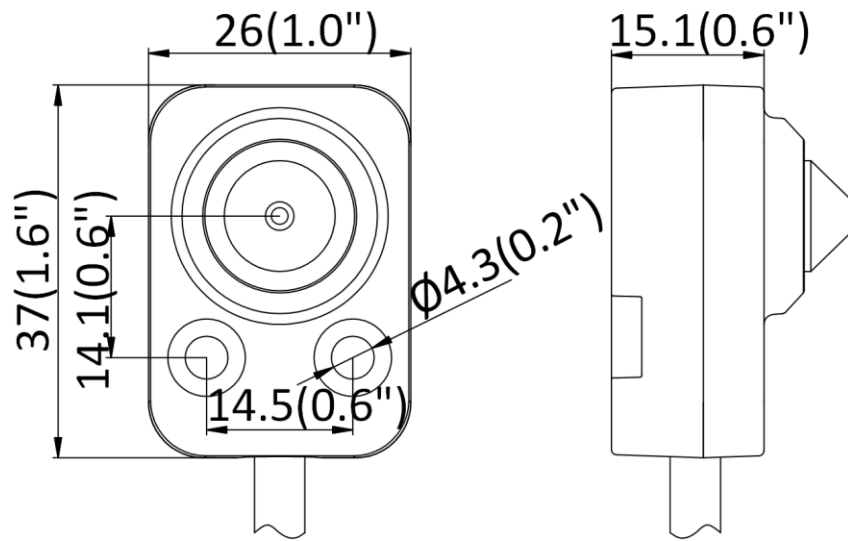

Dimension	Main body: 77.5 mm × 69 mm × 26 mm (3.1" × 2.7" × 1.0") L10: Ø26 mm × 40 mm (Ø1.0" × 1.6") L20: 37 mm × 26 mm × 25 mm (1.5" × 1.0" × 1.0") L30: Ø26 mm × 50 mm (Ø1.0" × 2.0")
Package Dimension	Kit/Main body: 254 mm × 164 mm × 130 mm (10" × 6.5" × 5.1") Camera: 219 mm × 139 mm × 100 mm (8.6" × 5.5" × 3.9")
Weight	Main body: approx. 90 g (0.2 lb.) Camera: approx. 90 g (0.2 lb.)
With Package Weight	Main body: approx. 456 g (1.0 lb.) Package (with 8 m cable): approx. 991 g (2.2 lb.) Package (with 2 m cable): approx. 776 g (1.7 lb.) Camera (with 8 m cable): approx. 676 g (1.5 lb.) Camera (with 2 m cable): approx. 451 g (1.0 lb.)
Storage Conditions	-30 °C to 60 °C (-22 °F to 140 °F). Humidity 95% or less (non-condensing)
Startup and Operating Conditions	-30 °C to 60 °C (-22 °F to 140 °F). Humidity 95% or less (non-condensing)
Language	18 languages: English, Traditional Chinese, Russian, Turkish, Japanese, Korean, Thai, Vietnamese, Estonian, Bulgarian, Hungarian, Czech, Slovak, French, Italian, German, Spanish, Portuguese
General Function	One-key reset, heartbeat, mirror, password protection, privacy mask, rotate, watermark, IP address filter
Length of Lens Cable	2 m (6.6 ft.) and 8 m (26.2 ft.) optional
<b>Approval</b>	
EMC	FCC (47 CFR Part 15, Subpart B); CE-EMC (EN 55032: 2015, EN 61000-3-2:2019, EEN 61000-3-3:2013+A1:2019, EN 50130-4: 2011+A1: 2014); RCM (AS/NZS CISPR 32: 2015); IC (ICES-003: Issue 7); KC (KN 32: 2015, KN 35: 2015)
Safety	UL (UL 62368-1); CB (IEC 62368-1:2014+A11); CE-LVD (EN 62368-1:2014/A11:2017); BIS (IS 13252(Part 1):2010/ IEC 60950-1 : 2005); LOA (IEC/EN 60950-1)
Environment	CE-RoHS (2011/65/EU); WEEE (2012/19/EU); Reach (Regulation (EC) No 1907/2006)

▪ **Dimension**

L10:

L20:

L30:

Main Body:

Main Body with Bracket:

Unit: mm (inch)

Distributed by