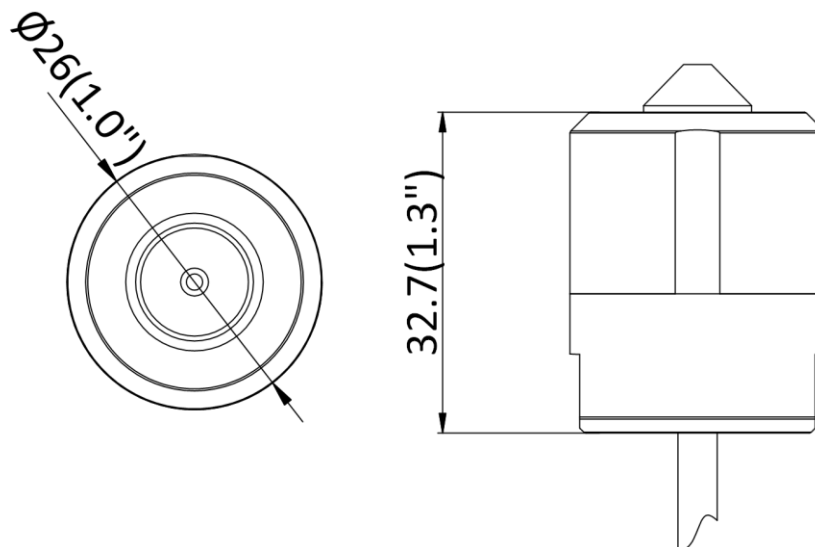

Dimension	Main body: 77.5 mm × 69 mm × 26 mm (3.1" × 2.7" × 1.0") L10: Ø26 mm × 40 mm (Ø1.0" × 1.6") L20: 37 mm × 26 mm × 25 mm (1.5" × 1.0" × 1.0") L30: Ø26 mm × 50 mm (Ø1.0" × 2.0")
Package Dimension	Kit/Main body: 254 mm × 164 mm × 130 mm (10" × 6.5" × 5.1") Camera: 219 mm × 139 mm × 100 mm (8.6" × 5.5" × 3.9")
Weight	Main body: approx. 90 g (0.2 lb.) Camera: approx. 90 g (0.2 lb.)
With Package Weight	Main body: approx. 456 g (1.0 lb.) Package (with 8 m cable): approx. 991 g (2.2 lb.) Package (with 2 m cable): approx. 776 g (1.7 lb.) Camera (with 8 m cable): approx. 676 g (1.5 lb.) Camera (with 2 m cable): approx. 451 g (1.0 lb.)
Storage Conditions	-30 °C to 60 °C (-22 °F to 140 °F). Humidity 95% or less (non-condensing)
Startup and Operating Conditions	-30 °C to 60 °C (-22 °F to 140 °F). Humidity 95% or less (non-condensing)
Language	18 languages: English, Traditional Chinese, Russian, Turkish, Japanese, Korean, Thai, Vietnamese, Estonian, Bulgarian, Hungarian, Czech, Slovak, French, Italian, German, Spanish, Portuguese
General Function	One-key reset, heartbeat, mirror, password protection, privacy mask, rotate, watermark, IP address filter
Length of Lens Cable	2 m (6.6 ft.) and 8 m (26.2 ft.) optional
<b>Approval</b>	
EMC	FCC (47 CFR Part 15, Subpart B); CE-EMC (EN 55032: 2015, EN 61000-3-2:2019, EEN 61000-3-3:2013+A1:2019, EN 50130-4: 2011+A1: 2014); RCM (AS/NZS CISPR 32: 2015); IC (ICES-003: Issue 7); KC (KN 32: 2015, KN 35: 2015)
Safety	UL (UL 62368-1); CB (IEC 62368-1:2014+A11); CE-LVD (EN 62368-1:2014/A11:2017); BIS (IS 13252(Part 1):2010/ IEC 60950-1 : 2005); LOA (IEC/EN 60950-1)
Environment	CE-RoHS (2011/65/EU); WEEE (2012/19/EU); Reach (Regulation (EC) No 1907/2006)

▪ **Dimension**

L10:

L20:

L30:

Main Body:

Main Body with Bracket:

Unit: mm (inch)

Distributed by