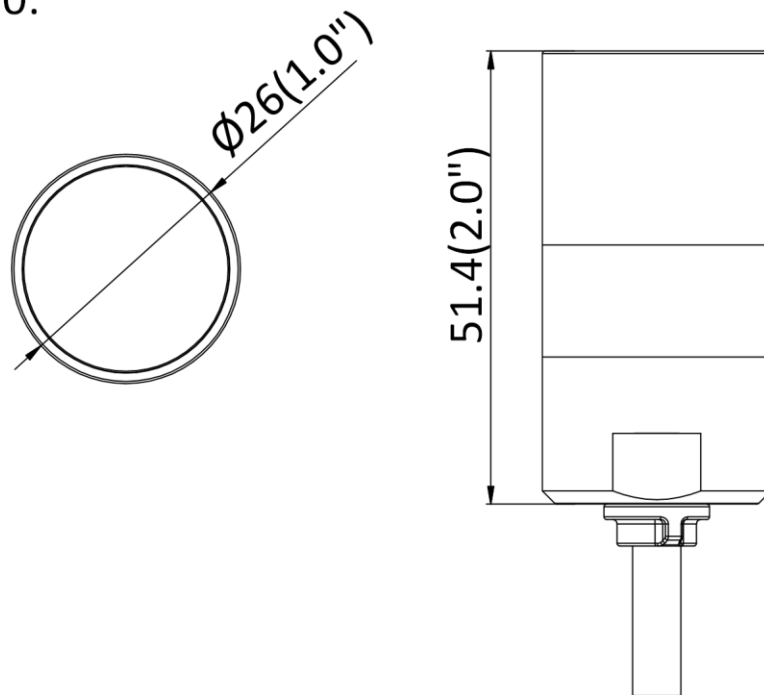

Dimension	Main body: 77.5 mm × 69 mm × 26 mm (3.1" × 2.7" × 1.0") L10: Ø26 mm × 40 mm (Ø1.0" × 1.6") L20: 37 mm × 26 mm × 25 mm (1.5" × 1.0" × 1.0") L30: Ø26 mm × 50 mm (Ø1.0" × 2.0")
Package Dimension	Kit/Main body: 254 mm × 164 mm × 130 mm (10" × 6.5" × 5.1") Camera: 219 mm × 139 mm × 100 mm (8.6" × 5.5" × 3.9")
Weight	Main body: approx. 90 g (0.2 lb.) Camera: approx. 90 g (0.2 lb.)
With Package Weight	Main body: approx. 456 g (1.0 lb.) Package (with 8 m cable): approx. 991 g (2.2 lb.) Package (with 2 m cable): approx. 776 g (1.7 lb.) Camera (with 8 m cable): approx. 676 g (1.5 lb.) Camera (with 2 m cable): approx. 451 g (1.0 lb.)
Storage Conditions	-30 °C to 60 °C (-22 °F to 140 °F). Humidity 95% or less (non-condensing)
Startup and Operating Conditions	-30 °C to 60 °C (-22 °F to 140 °F). Humidity 95% or less (non-condensing)
Language	18 languages: English, Traditional Chinese, Russian, Turkish, Japanese, Korean, Thai, Vietnamese, Estonian, Bulgarian, Hungarian, Czech, Slovak, French, Italian, German, Spanish, Portuguese
General Function	One-key reset, heartbeat, mirror, password protection, privacy mask, rotate, watermark, IP address filter
Length of Lens Cable	2 m (6.6 ft.) and 8 m (26.2 ft.) optional
<b>Approval</b>	
EMC	FCC (47 CFR Part 15, Subpart B); CE-EMC (EN 55032: 2015, EN 61000-3-2:2019, EEN 61000-3-3:2013+A1:2019, EN 50130-4: 2011+A1: 2014); RCM (AS/NZS CISPR 32: 2015); IC (ICES-003: Issue 7); KC (KN 32: 2015, KN 35: 2015)
Safety	UL (UL 62368-1); CB (IEC 62368-1:2014+A11); CE-LVD (EN 62368-1:2014/A11:2017); BIS (IS 13252(Part 1):2010/ IEC 60950-1 : 2005); LOA (IEC/EN 60950-1)
Environment	CE-RoHS (2011/65/EU); WEEE (2012/19/EU); Reach (Regulation (EC) No 1907/2006)

▪ **Dimension**

L10:

L20:

L30:

Main Body:

Main Body with Bracket:

Unit: mm (inch)

Distributed by