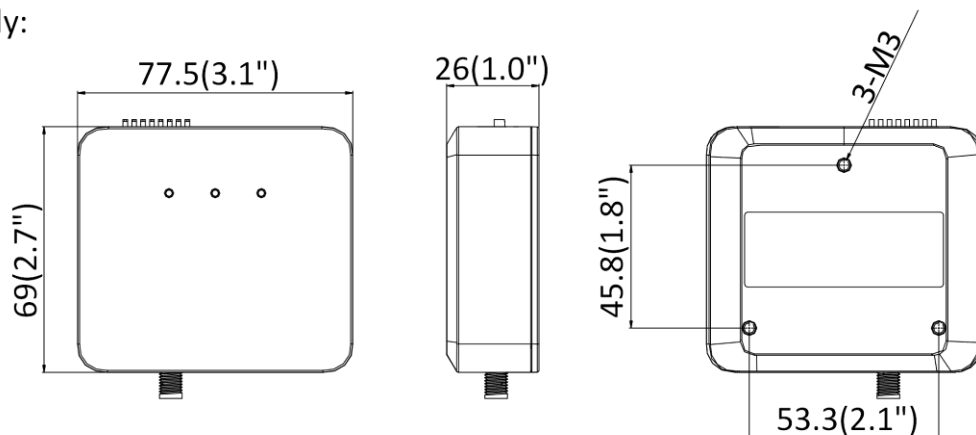

Dimension	Main body: 77.5 mm × 69 mm × 26 mm (3.1" × 2.7" × 1.0") L10: Ø26 mm × 40 mm (Ø1.0" × 1.6") L20: 37 mm × 26 mm × 25 mm (1.5" × 1.0" × 1.0") L30: Ø26 mm × 50 mm (Ø1.0" × 2.0")
Package Dimension	Kit/Main body: 254 mm × 164 mm × 130 mm (10" × 6.5" × 5.1") Camera: 219 mm × 139 mm × 100 mm (8.6" × 5.5" × 3.9")
Weight	Main body: approx. 90 g (0.2 lb.) Camera: approx. 90 g (0.2 lb.)
With Package Weight	Main body: approx. 456 g (1.0 lb.) Package (with 8 m cable): approx. 991 g (2.2 lb.) Package (with 2 m cable): approx. 776 g (1.7 lb.) Camera (with 8 m cable): approx. 676 g (1.5 lb.) Camera (with 2 m cable): approx. 451 g (1.0 lb.)
Storage Conditions	-30 °C to 60 °C (-22 °F to 140 °F). Humidity 95% or less (non-condensing)
Startup and Operating Conditions	-30 °C to 60 °C (-22 °F to 140 °F). Humidity 95% or less (non-condensing)
Language	18 languages: English, Traditional Chinese, Russian, Turkish, Japanese, Korean, Thai, Vietnamese, Estonian, Bulgarian, Hungarian, Czech, Slovak, French, Italian, German, Spanish, Portuguese
General Function	One-key reset, heartbeat, mirror, password protection, privacy mask, rotate, watermark, IP address filter
Length of Lens Cable	2 m (6.6 ft.) and 8 m (26.2 ft.) optional
<b>Approval</b>	
EMC	FCC (47 CFR Part 15, Subpart B); CE-EMC (EN 55032: 2015, EN 61000-3-2:2019, EEN 61000-3-3:2013+A1:2019, EN 50130-4: 2011+A1: 2014); RCM (AS/NZS CISPR 32: 2015); IC (ICES-003: Issue 7); KC (KN 32: 2015, KN 35: 2015)
Safety	UL (UL 62368-1); CB (IEC 62368-1:2014+A11); CE-LVD (EN 62368-1:2014/A11:2017); BIS (IS 13252(Part 1):2010/ IEC 60950-1 : 2005); LOA (IEC/EN 60950-1)
Environment	CE-RoHS (2011/65/EU); WEEE (2012/19/EU); Reach (Regulation (EC) No 1907/2006)

▪ **Dimension**

L10:

L20:

L30:

Main Body:

Main Body with Bracket:

Unit: mm (inch)

Distributed by