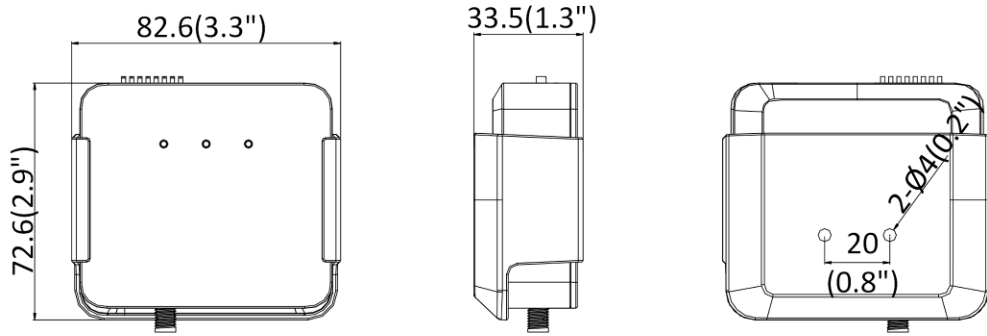

Dimension	Main body: 77.5 mm × 69 mm × 26 mm (3.1" × 2.7" × 1.0") L10: Ø26 mm × 40 mm (Ø1.0" × 1.6") L20: 37 mm × 26 mm × 25 mm (1.5" × 1.0" × 1.0") L30: Ø26 mm × 50 mm (Ø1.0" × 2.0")
Package Dimension	Kit/Main body: 254 mm × 164 mm × 130 mm (10" × 6.5" × 5.1") Camera: 219 mm × 139 mm × 100 mm (8.6" × 5.5" × 3.9")
Weight	Main body: approx. 90 g (0.2 lb.) Camera: approx. 90 g (0.2 lb.)
With Package Weight	Main body: approx. 456 g (1.0 lb.) Package (with 8 m cable): approx. 991 g (2.2 lb.) Package (with 2 m cable): approx. 776 g (1.7 lb.) Camera (with 8 m cable): approx. 676 g (1.5 lb.) Camera (with 2 m cable): approx. 451 g (1.0 lb.)
Storage Conditions	-30 °C to 60 °C (-22 °F to 140 °F). Humidity 95% or less (non-condensing)
Startup and Operating Conditions	-30 °C to 60 °C (-22 °F to 140 °F). Humidity 95% or less (non-condensing)
Language	18 languages: English, Traditional Chinese, Russian, Turkish, Japanese, Korean, Thai, Vietnamese, Estonian, Bulgarian, Hungarian, Czech, Slovak, French, Italian, German, Spanish, Portuguese
General Function	One-key reset, heartbeat, mirror, password protection, privacy mask, rotate, watermark, IP address filter
Length of Lens Cable	2 m (6.6 ft.) and 8 m (26.2 ft.) optional
<b>Approval</b>	
EMC	FCC (47 CFR Part 15, Subpart B); CE-EMC (EN 55032: 2015, EN 61000-3-2:2019, EEN 61000-3-3:2013+A1:2019, EN 50130-4: 2011+A1: 2014); RCM (AS/NZS CISPR 32: 2015); IC (ICES-003: Issue 7); KC (KN 32: 2015, KN 35: 2015)
Safety	UL (UL 62368-1); CB (IEC 62368-1:2014+A11); CE-LVD (EN 62368-1:2014/A11:2017); BIS (IS 13252(Part 1):2010/ IEC 60950-1 : 2005); LOA (IEC/EN 60950-1)
Environment	CE-RoHS (2011/65/EU); WEEE (2012/19/EU); Reach (Regulation (EC) No 1907/2006)

▪ **Dimension**

L10:

L20:

L30:

Main Body:

Main Body with Bracket:

Unit: mm (inch)

Distributed by