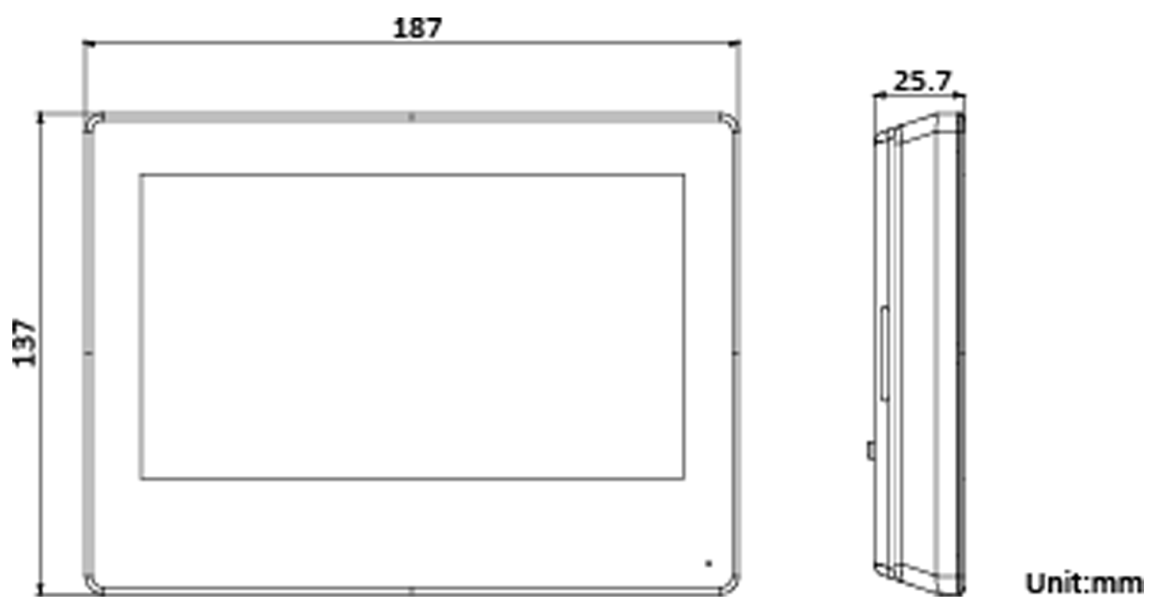

▪ Dimension

▪ Accessory

▪ Optional