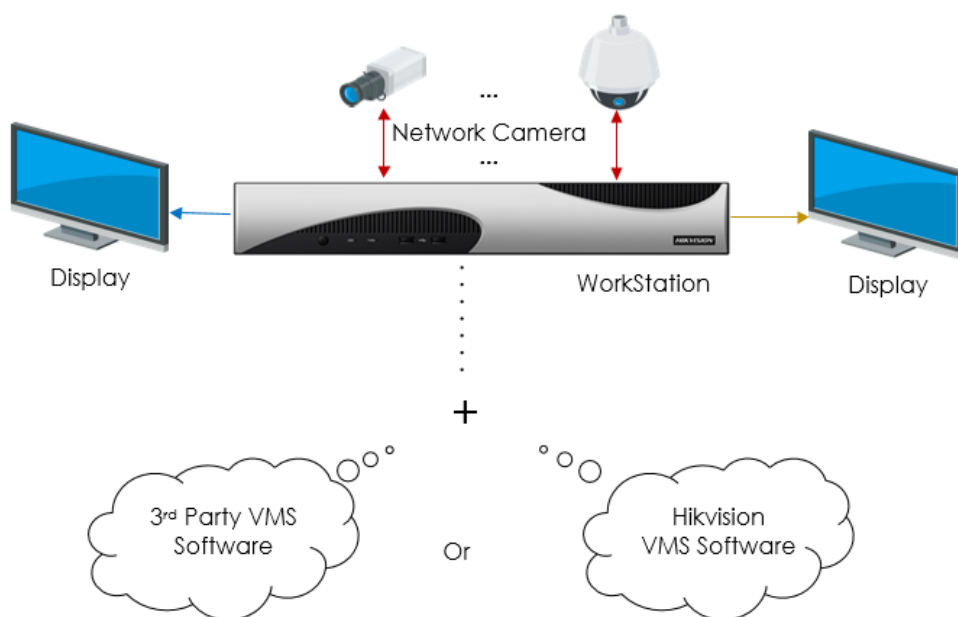

Typical Application