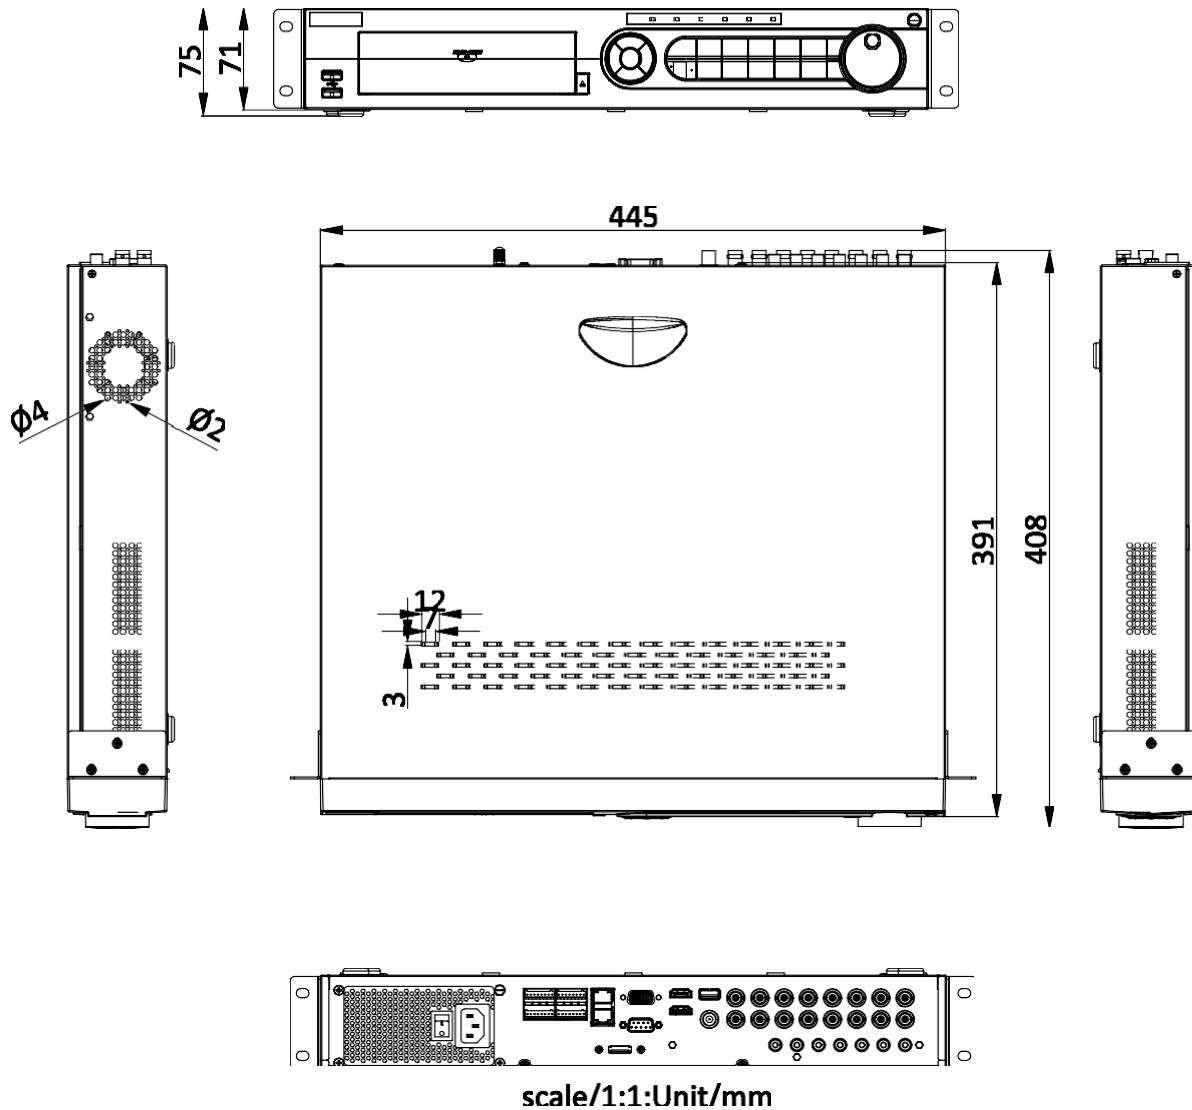

Dimension

Available Model

iDS-7316HUHI-M4/S

Headquarters

No.555 Qianmo Road, Binjiang District,
Hangzhou 310051, China
T +86-571-8807-5998
www.hikvision.com

Follow us on social media to get the latest product and solution information.

Hikvision

HikvisionHQ

HikvisionHQ

Hikvision_Global

Hikvision
Corporate Channel

hikvisionhq