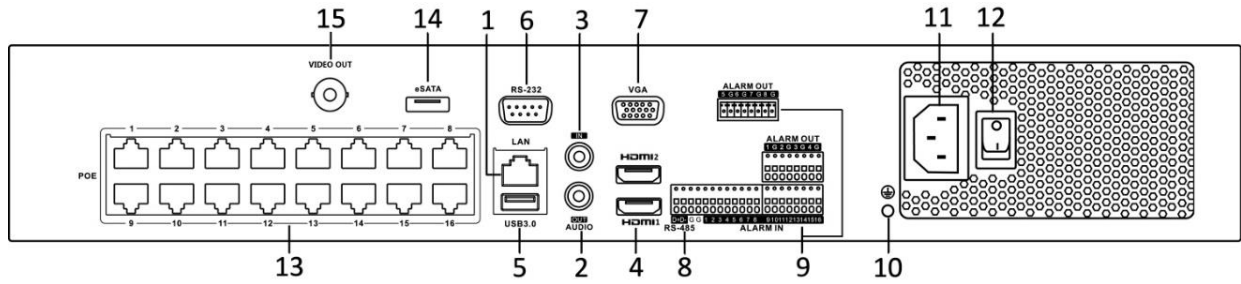

Physical Interfaces

Index	Description	Index	Description
1	LAN Interface	2	AUDIO OUT
3	AUDIO IN	4	HDMI Interface
5	USB 3.0 Interface	6	RS-232 Serial Interface
7	VGA Output (DB9 Connector)	8	RS-485 Serial Interface
9	Controller Port, Alarm In/Alarm Out	10	GND
11	100 to 240 VAC power supply	12	Power Switch
13	Network Interfaces with PoE function	14	eSATA Interface
15	VIDEO OUT