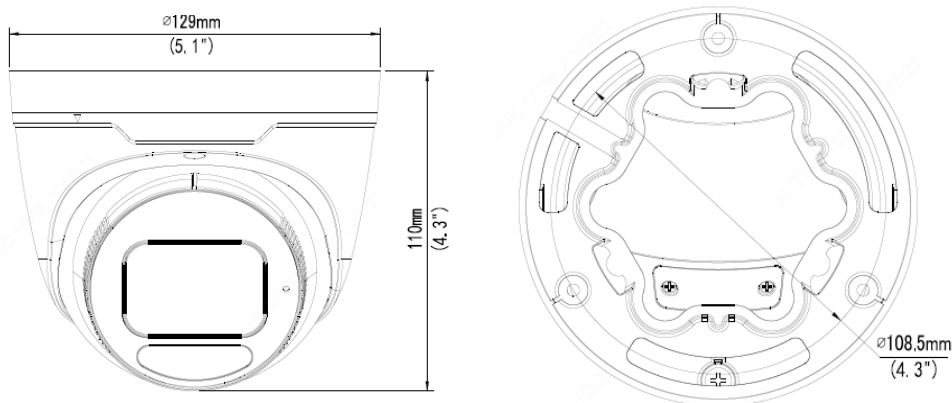

Environment	CE-RoHS (2011/65/EU;(EU)2015/863); WEEE (2012/19/EU); Reach (Regulation (EC) No 1907/2006)
Protection	IP67 (IEC 60529:1989+AMD1:1999+AMD2:2013) IK10 (IEC 62262:2002)
General	
Power	DC 12V±25%, PoE (IEEE 802.3af)
	Power consumption: Max 7.0 W
Power Interface	Ø 5.5mm coaxial power plug
Dimensions (Ø x H)	Φ129 x 110mm (Ø5.1" x 4.3")
Weight	0.70kg (1.52lb)
Material	Metal
Working Environment	-30°C ~ 60°C (-22°F ~ 140°F), Humidity: ≤95% RH (non-condensing)
Storage Environment	-30°C ~ 60°C (-22°F ~ 140°F), Humidity: ≤95% RH (non-condensing)
Surge Protection	6KV
Reset Button	Support

Dimensions

Accessories

TR-JB03-H-IN

Junction Box

TR-A01-IN

TR-JB07/WM03-F-IN

Wall Mount

TR-SE24-IN

TR-WM03-B-IN

Wall Mount

TR-SE24-A-IN

TR-UP06-IN

Pole Mount

TR-CM24-IN