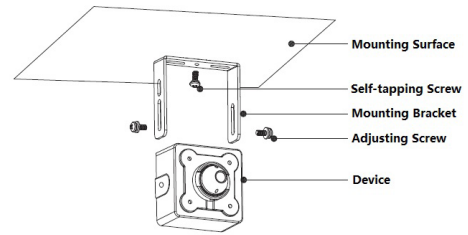

### Construction

Casing	Metal
Dimensions	30mm×31mm×32.4mm(1.18"×1.22"×1.28")
Net Weight	0.40Kg (0.88lb)
Gross Weight	0.47Kg (1.03lb)

**Ordering Information**

Type	Part Number	Description
2MP Camera Lens Unit	IPC-HUM8231-L5	2MP Rectangular Pinhole Lens with 8 meters Cable
Accessories (Required)	DH-IPC-HUM8231P-E1	2MP Covert Pinhole Network Camera Main Box, PAL
	DH-IPC-HUM8231N-E1	2MP Covert Pinhole Network Camera Main Box, NTSC
	IPC-HUM8231P-E1	2MP Covert Pinhole Network Camera Main Box, PAL
	IPC-HUM8231N-E1	2MP Covert Pinhole Network Camera Main Box, NTSC
	DH-IPC-HUM8231P-E2	2x2MP Covert Pinhole Network Camera Main Box, PAL
	DH-IPC-HUM8231N-E2	2x2MP Covert Pinhole Network Camera Main Box, NTSC
	IPC-HUM8231P-E2	2x2MP Covert Pinhole Network Camera Main Box, PAL
	IPC-HUM8231N-E2	2x2MP Covert Pinhole Network Camera Main Box, NTSC

Link: [http://www.dahuasecurity.com/products\\_category/2-megapixel-4271.html](http://www.dahuasecurity.com/products_category/2-megapixel-4271.html)

**Installation**

**Dimensions (mm/inch)**