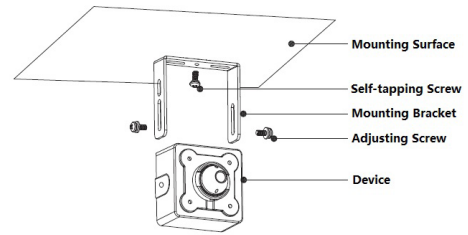

Construction

Casing	Metal
Dimensions	30mm×31mm×32.4mm(1.18"×1.22"×1.28")
Net Weight	0.40Kg (0.88lb)
Gross Weight	0.47Kg (1.03lb)

Ordering Information

Type	Part Number	Description
4MP Camera Lens Unit	IPC-HUM8431-L5	4MP Rectangular Pinhole Lens with 8 meters Cable
Accessories (Required)	DH-IPC-HUM8431P-E1	4MP Covert Pinhole Network Camera Main Box, PAL
	DH-IPC-HUM8431N-E1	4MP Covert Pinhole Network Camera Main Box, NTSC
	IPC-HUM8431P-E1	4MP Covert Pinhole Network Camera Main Box, PAL
	IPC-HUM8431N-E1	4MP Covert Pinhole Network Camera Main Box, NTSC

Link: http://www.dahuasecurity.com/products_category/4-megapixel-4281.html

Installation

Dimensions (mm/inch)