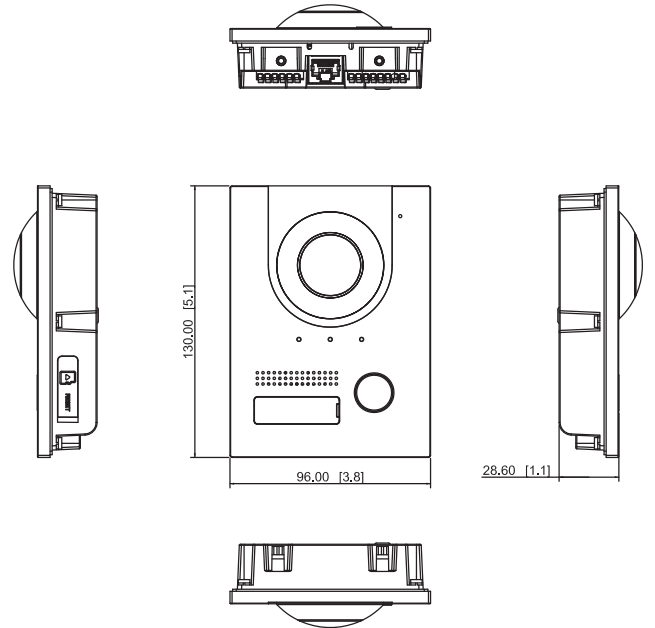

### General

Casing	PC + ABS
Appearance color	White
Power Supply	12 VDC 1A Standard PoE
Power Adapter	Optional
Installation	Surface mount
Certifications	CE; FCC; UL
Accessory	Bracket (standard) Alarm ribbon cable (standard)
Product Dimensions	189.0 mm × 130.0 mm × 26.9 mm (7.44" × 5.12" × 1.06")
Operating Temperature	-10°C to +55°C (14°F to 131°F)
Operating Humidity	10%–95% (RH, non-condensing)
Operating Altitude	0 m–3,000 m
Power Consumption	Standby ≤ 2W, working ≤ 6W
Net Weight	0.388 kg (0.86 lb)
Gross Weight	0.74 kg (1.63 lb)

### General

Network Port	Port1-4: 4 × RJ-45 10/100 M (PoE) Port 5: 1 × RJ-45 10/100 M (uplink)
Appearance color	Black
Power Supply	100–240 VAC
PoE Budget	Port1-4 ≤30 W, whole PoE budget ≤36 W
Certifications	CE; FCC; UL
Product Dimensions	194.0 mm × 108.1 mm × 35.0 mm (7.64" × 4.26" × 1.38")
Operating Temperature	-10 °C to +55 °C (+14 °F to +131 °F)
Operating Humidity	10%–95% (RH) (non-condensing)
Operating Altitude	0–3,000 m (0–9,842.52 ft)
Net Weight	0.56 kg (1.23 lb)

Relevant Products

Dimensions (mm[inch])

DHI-KTP01L (S)

DHI-VTH2421FW-P

DH-PFS3006-4ET-36

DHI-VTO2201F-P

VTM115 (Surface mounted)

DHI-KTP01L (F)