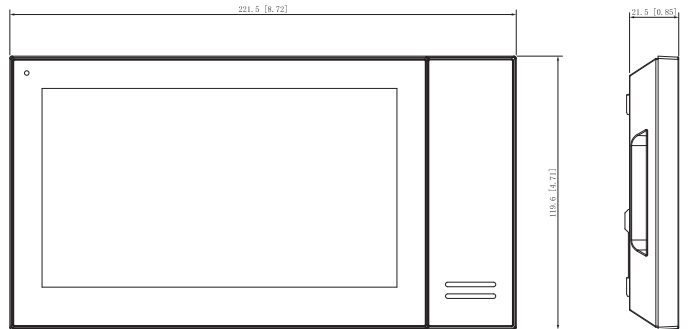

DHI-KTP01L (F)

DHI-VTH2421FW-P

DH-PFS3006-4ET-36