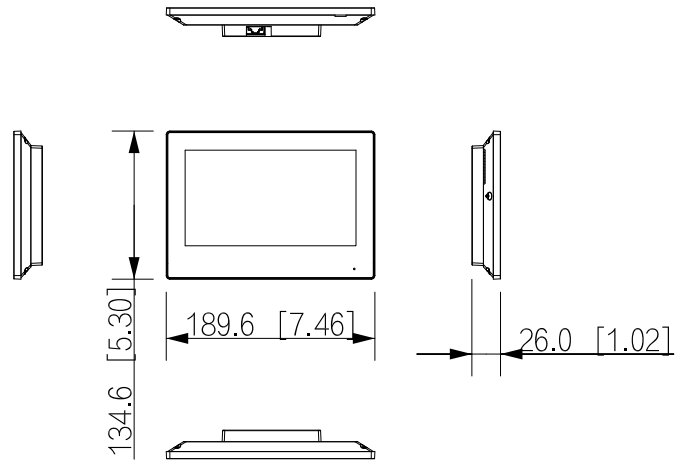

General

Color	Black
Power Supply	12 VDC 1A Standard PoE
Installation	Surface Mount
Certifications	CE; FCC
Accessory	Bracket and alarm ribbon cable (included)
Dimensions	189.6 mm × 134.6 mm × 26.0 mm (7.50" × 5.30" × 1.00")
Operating Temperature	–10 °C to +55 °C (+14 °F to +131 °F)
Operating Humidity	10%–95% RH (non-condensing)
Operating Altitude	0 m–3,000 m (0 ft–9,842.51 ft)
Power Consumption	≤2 W (standby); ≤6 W (working)
Net Weight	0.34 kg (0.74 lb)
Gross Weight	0.58 kg (1.27 lb)

Ordering Information

Type	Model	Description
KIT	DHI-KTW02	Wi-Fi Villa Door Station& Indoor Monitor

Relevant Products

DHI-VTO2311R-WP

DHI-VTH2621G-WP

Power Plug

Power adapter

Dimensions (mm[inch])