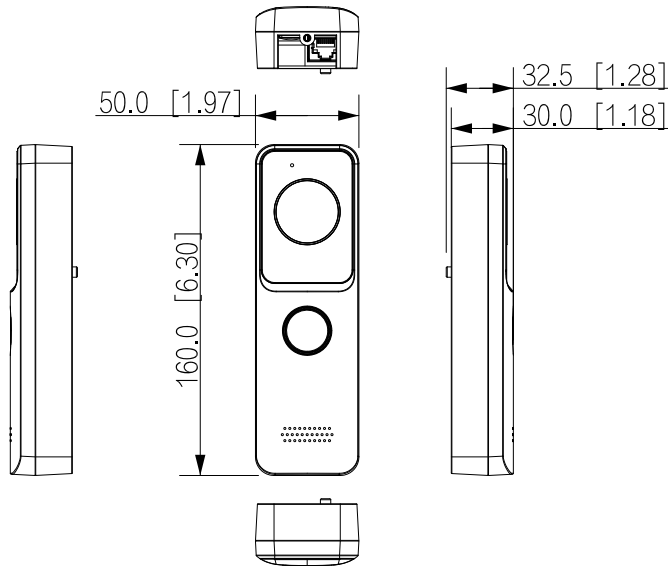

Alarm

SOS	Yes
-----	-----

General

Appearance color	Light grey
Power Supply	12–33 VDC, 1 A ;Standard PoE
Power Adapter	Optional
Installation	Surface Mount
Certifications	CE; FCC
Accessory	Included: Alarm power ribbon cable, rain cover
Product Dimensions	160 mm × 50 mm × 30 mm (6.30" × 1.97" × 1.18")
Protection	IP65
Operating Temperature	–40 °C to +60 °C (–40 °F to +140 °F)
Operating Humidity	10%–90% (RH), non-condensing
Operating Altitude	0 m–3,000 m (0 ft–9,842.51 ft)
Power Consumption	≤ 3.5 W (standby), ≤ 6 W (working)
Gross Weight	0.4 kg (0.88 lb)
Net Weight	0.18 kg (0.40 lb)

General

Color	Black
Power Supply	12 VDC 1A Standard PoE
Installation	Surface Mount
Certifications	CE; FCC
Accessory	Bracket and alarm ribbon cable (included)
Dimensions	189.6 mm × 134.6 mm × 26.0 mm (7.50" × 5.30" × 1.00")
Operating Temperature	–10 °C to +55 °C (+14 °F to +131 °F)
Operating Humidity	10%–95% RH (non-condensing)
Operating Altitude	0 m–3,000 m (0 ft–9,842.51 ft)
Power Consumption	≤2 W (standby); ≤6 W (working)
Net Weight	0.34 kg (0.74 lb)
Gross Weight	0.58 kg (1.27 lb)

Ordering Information

Type	Model	Description
KIT	DHI-KTW02	Wi-Fi Villa Door Station& Indoor Monitor

Relevant Products

DHI-VTO2311R-WP

DHI-VTH2621G-WP

Power Plug

Power adapter

Dimensions (mm[inch])