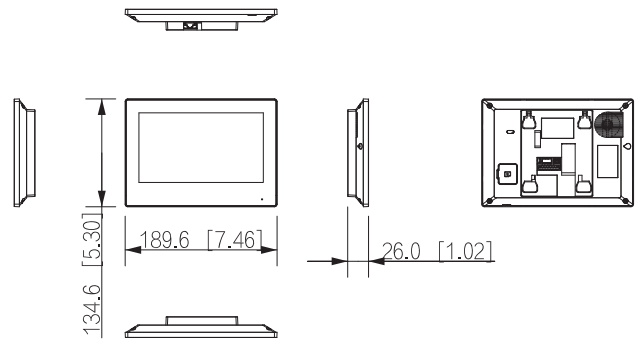

### General

Appearance Color	Black/White
Power Supply	12 VDC 1A; Standard PoE (36–57 V, 0.35 A)
Installation	Surface Mount
Certifications	CE; FCC
Dimensions	189.6 mm × 134.6 mm × 26.0 mm (7.50" × 5.30" × 1.00")
Operating Temperature	–10 °C to +55 °C (+14 °F to 131 °F)
Operating Humidity	10%–95% RH (non-condensing)
Operating Altitude	Beneath 3,000 m (9,842.52 ft)

Power Consumption	Standby $\leq$ 2W; working $\leq$ 6W
Net Weight	0.34 kg (0.74 lb)
Gross Weight	0.58 kg (1.27 lb)

**Dimensions (mm[inch])**

**Ordering Information**

Type	Model	Description
IP Indoor Monitor	DHI-VTH2621G-WP/DHI-VTH2621GW-WP	IP & Wi-Fi Indoor Monitor