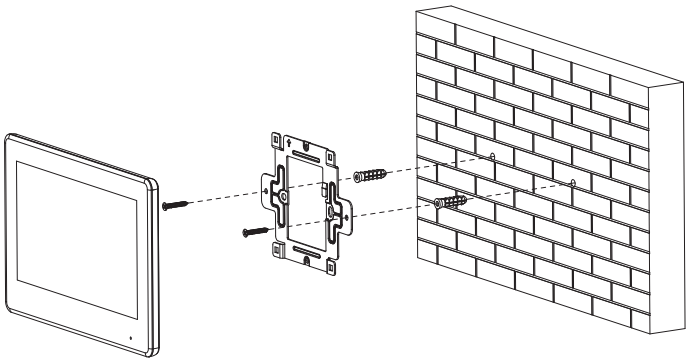

### General

Appearance Color	Black/White
Power Supply	12 VDC 1A; Standard PoE (36–57 V, 0.35 A)
Installation	Surface Mount
Certifications	CE; FCC
Dimensions	189.6 mm × 134.6 mm × 26.0 mm (7.50" × 5.30" × 1.00")
Operating Temperature	–10 °C to +55 °C (+14 °F to 131 °F)
Operating Humidity	10%–95% RH (non-condensing)
Operating Altitude	Beneath 3,000 m (9,842.52 ft)

Power Consumption	Standby $\leq$ 2W; working $\leq$ 6W
Net Weight	0.34 kg (0.74 lb)
Gross Weight	0.58 kg (1.27 lb)

**Dimensions (mm[inch])**

**Ordering Information**

Type	Model	Description
IP Indoor Monitor	DHI-VTH2621G-WP/DHI-VTH2621GW-WP	IP & Wi-Fi Indoor Monitor

**Installation**

**Application**