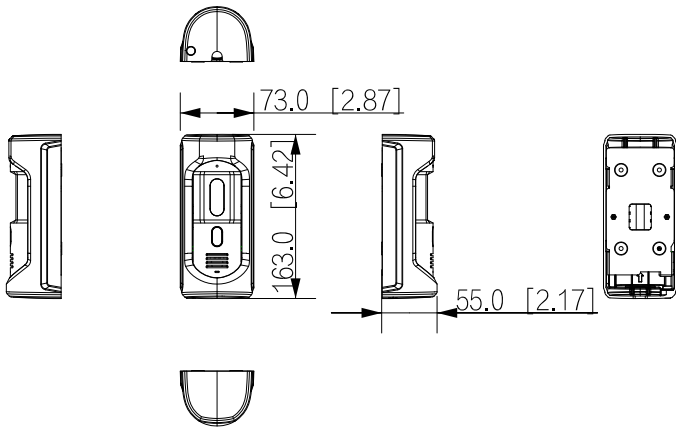

Protection	IP65 IK10
Operating Temperature	-40 °C to +60 °C (-40 °F to +140 °F)
Operating Humidity	10%–90% (RH), non-condensing
Operating Altitude	0 m–3,000 m (0 ft–9,842.51 ft)
Power Consumption	≤ 2.5 W (standby), ≤ 5 W (working)
Gross Weight	0.8 kg (1.76 lb)
Net Weight	0.3 kg (0.66 lb)

Ordering Information

Type	Model	Description
IP Villa Door Station	DHI-VTO2101E-P-S2	Dahua Linux Grey Metal IP Villa Door Station

Dimensions (mm[inch])