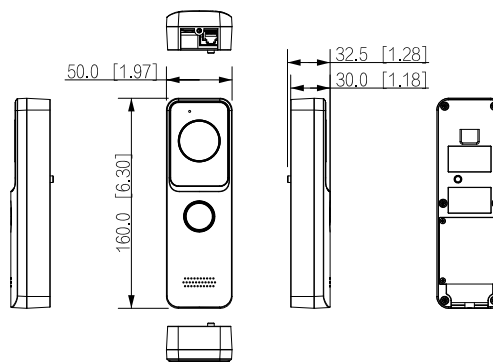

#### Performance

Card Reading Distance	0 cm–3 cm (0"–1.18")
-----------------------	----------------------

Issue Card Locally	Yes
Casing	PC+ABS
Capacity	
Card Capacity	3000
Port	
Exit Button	1
Door Status Detection	1
Lock Control	1
Network Port	1 x RJ-45 10/100 Mbps Ethernet port
Alarm	
Tamper Alarm	Yes
General	
Appearance color	Light grey
Power Supply	12–33 VDC, 1 A ; Standard PoE
Power Adapter	Optional
Installation	Surface Mount
Certifications	CE; FCC
Accessory	Included: Alarm power ribbon cable, rain cover
Product Dimensions	160 mm x 50 mm x 30 mm (6.30" x 1.97" x 1.18")
Protection	IP65
Operating Temperature	-40 °C to +60 °C (-40 °F to +140 °F)
Operating Humidity	10%–90% (RH), non-condensing
Operating Altitude	0 m–3,000 m (0 ft–9,842.51 ft)
Power Consumption	≤ 3.5 W (standby), ≤ 6 W (working)
Gross Weight	0.4 kg (0.88 lb)
Net Weight	0.18 kg (0.40 lb)

### Dimensions (mm[inch])